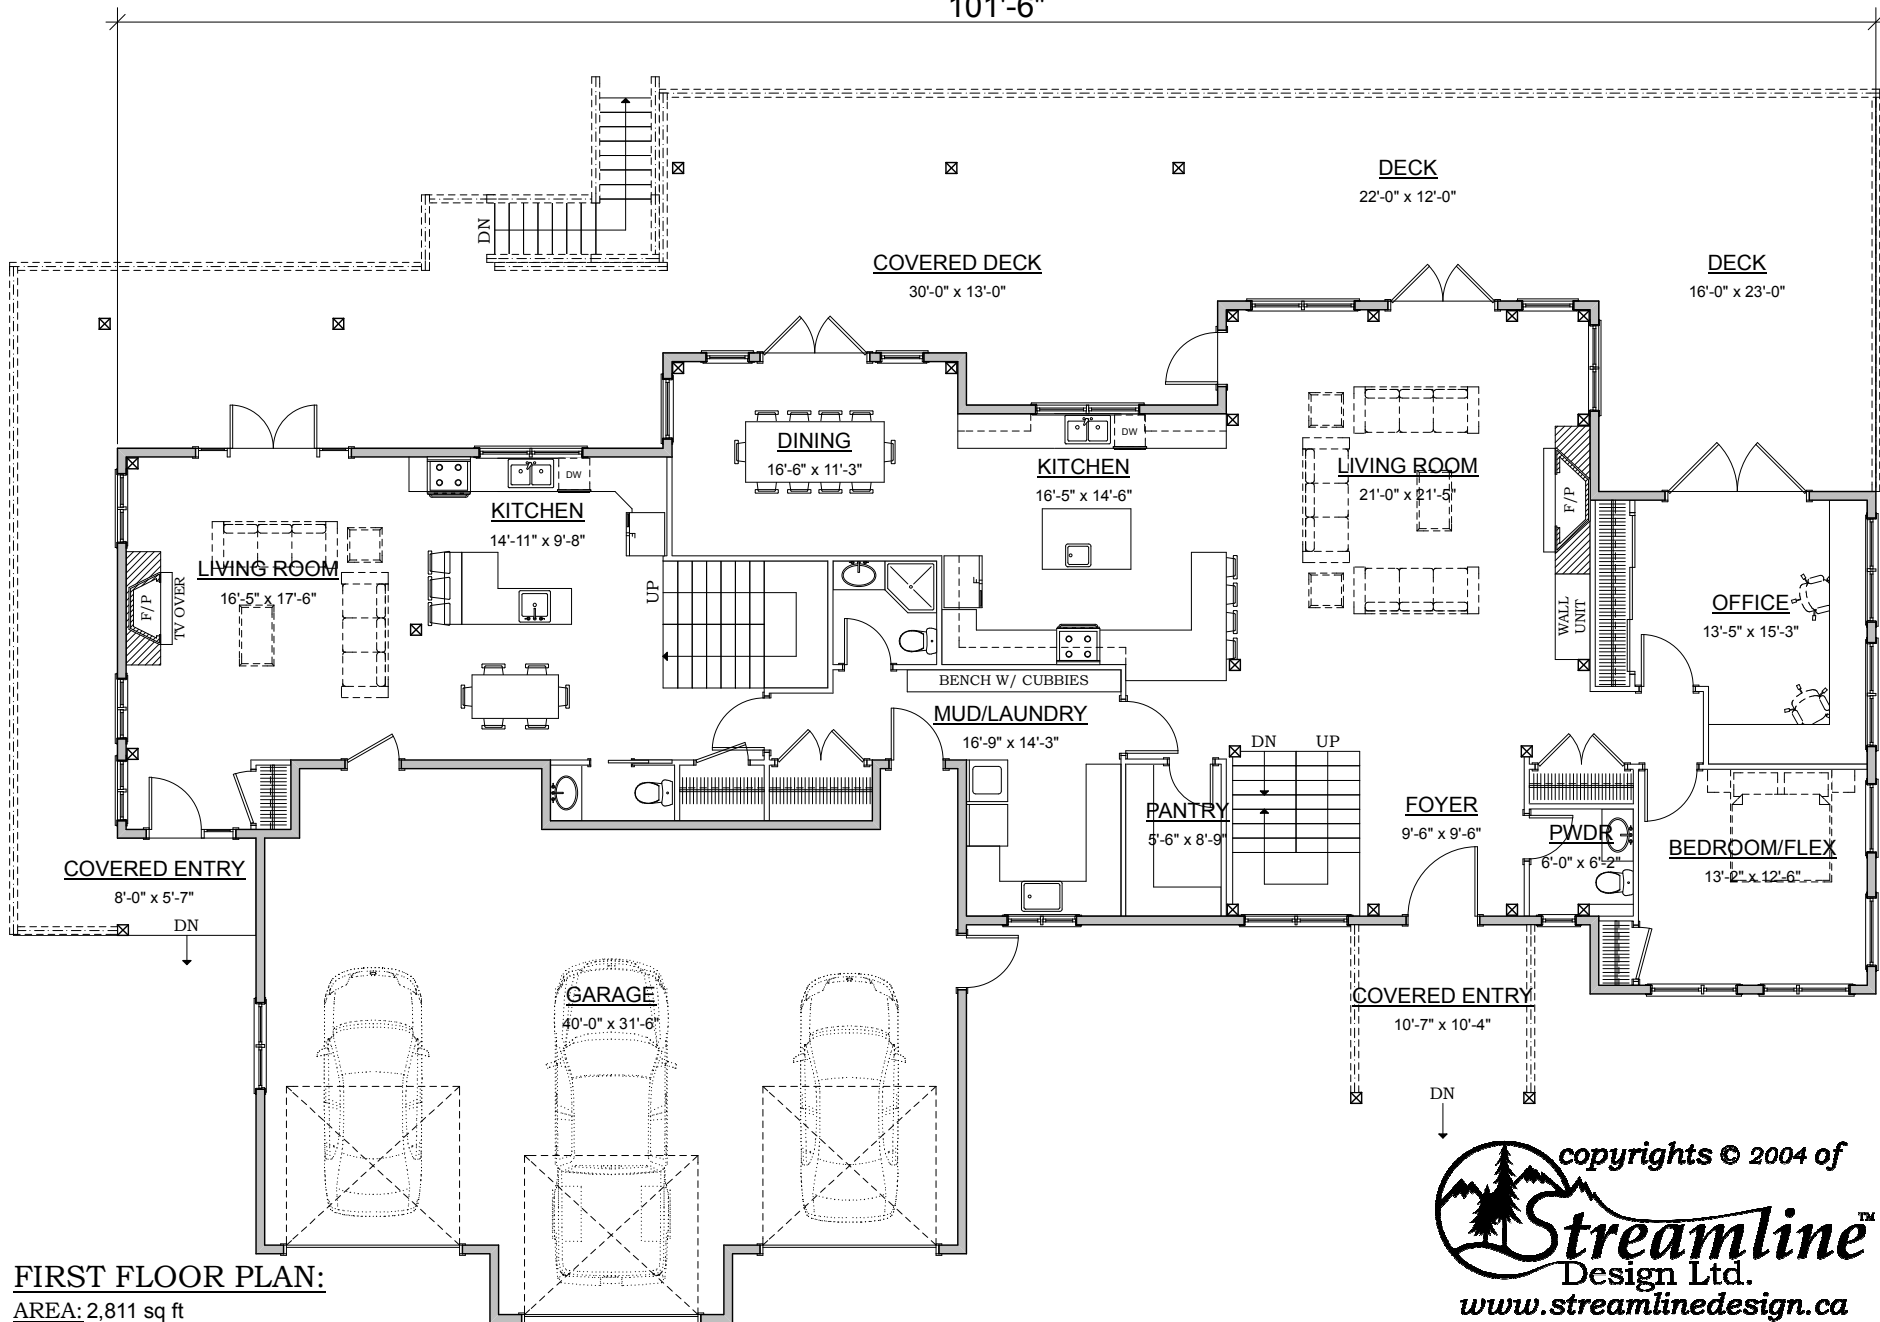

101'-6"

**FIRST FLOOR PLAN:**  
 AREA: 2,811 sq ft

copyrights © 2004 of  
**Streamline**<sup>TM</sup>  
 Design Ltd.  
[www.streamlinedesign.ca](http://www.streamlinedesign.ca)