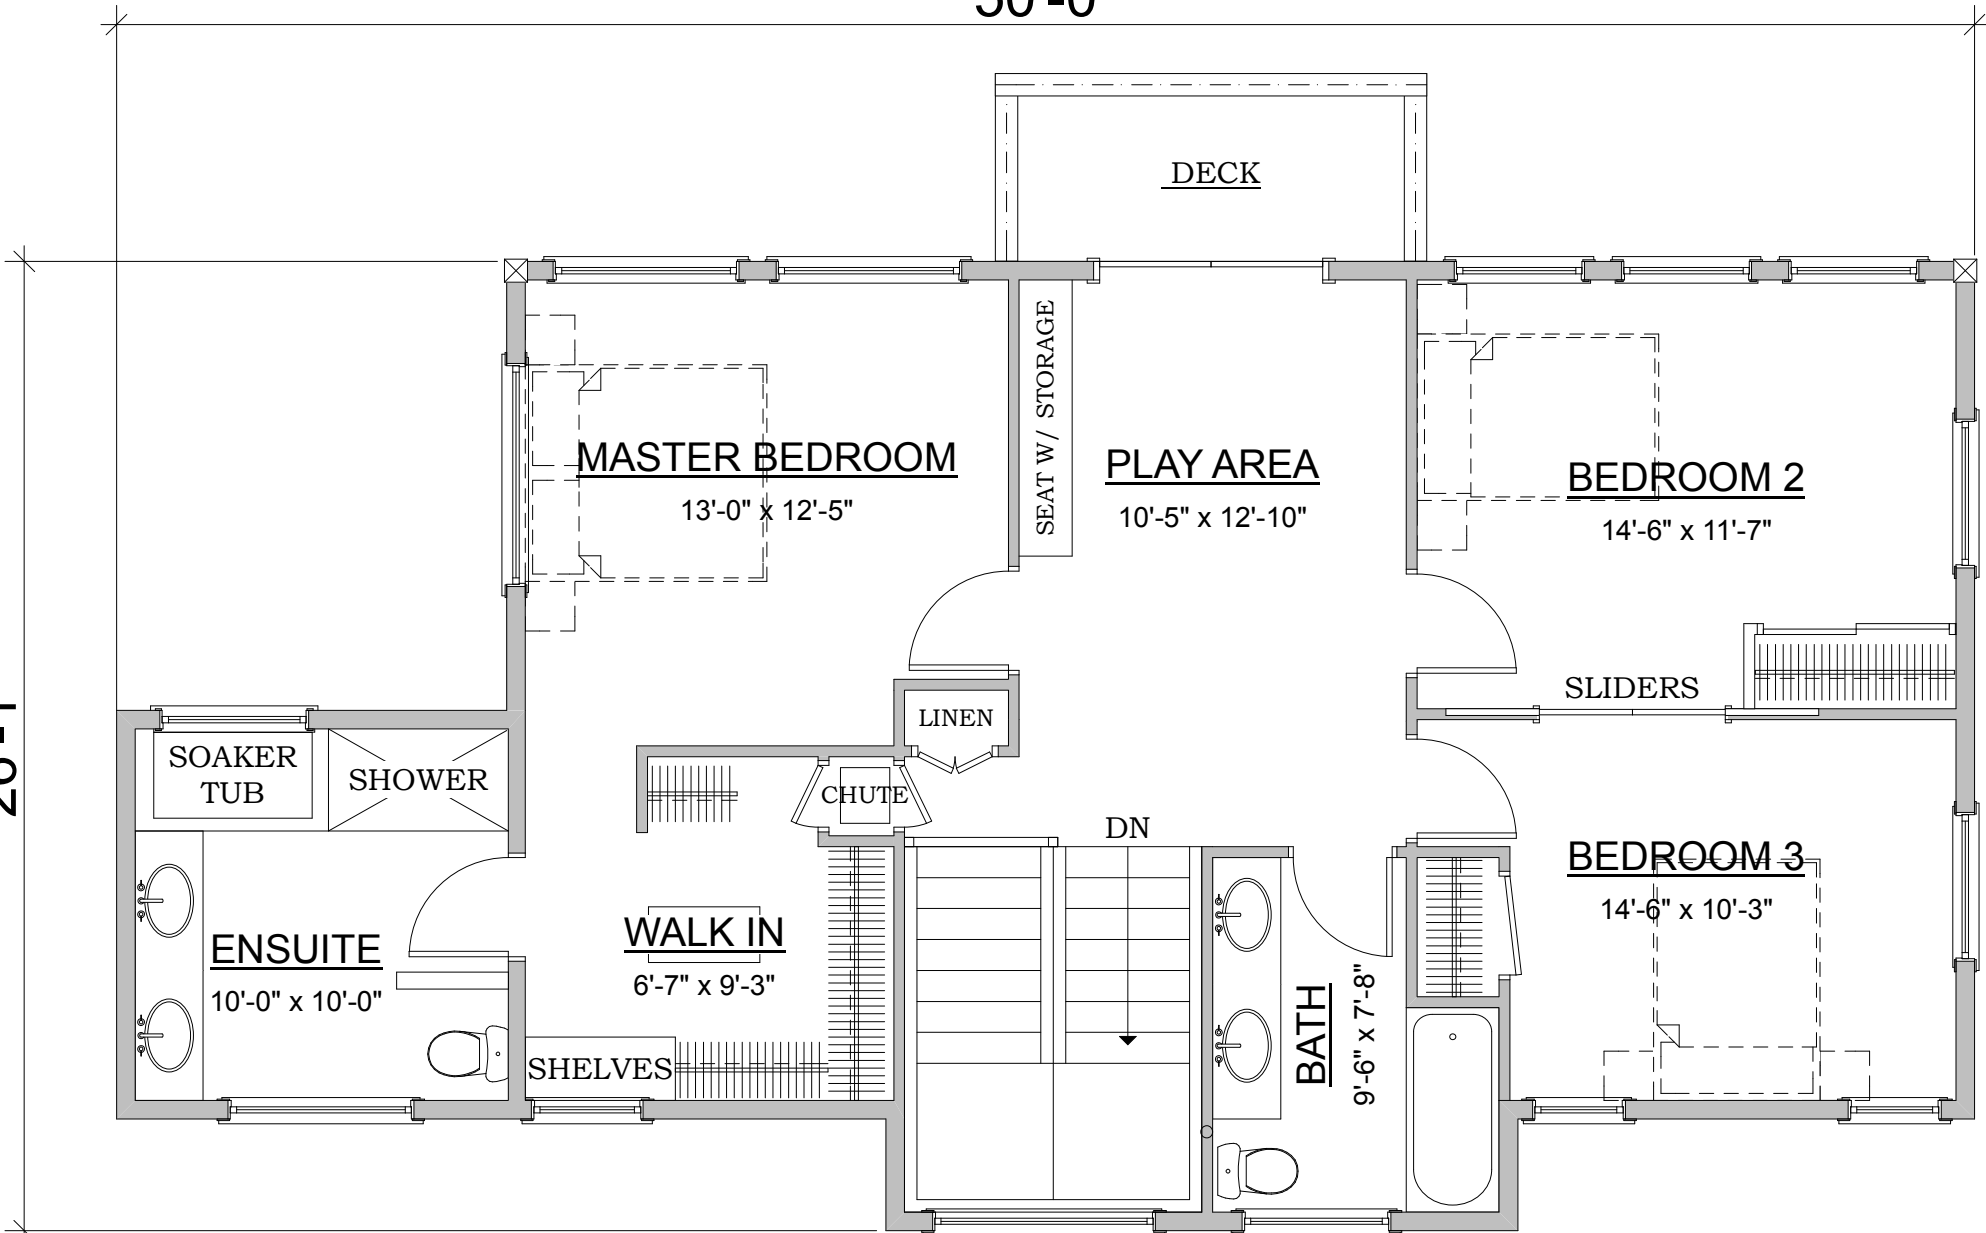

50'-0"

26'-1"

LOFT FLOOR PLAN

AREA: 993 SQ. FT.