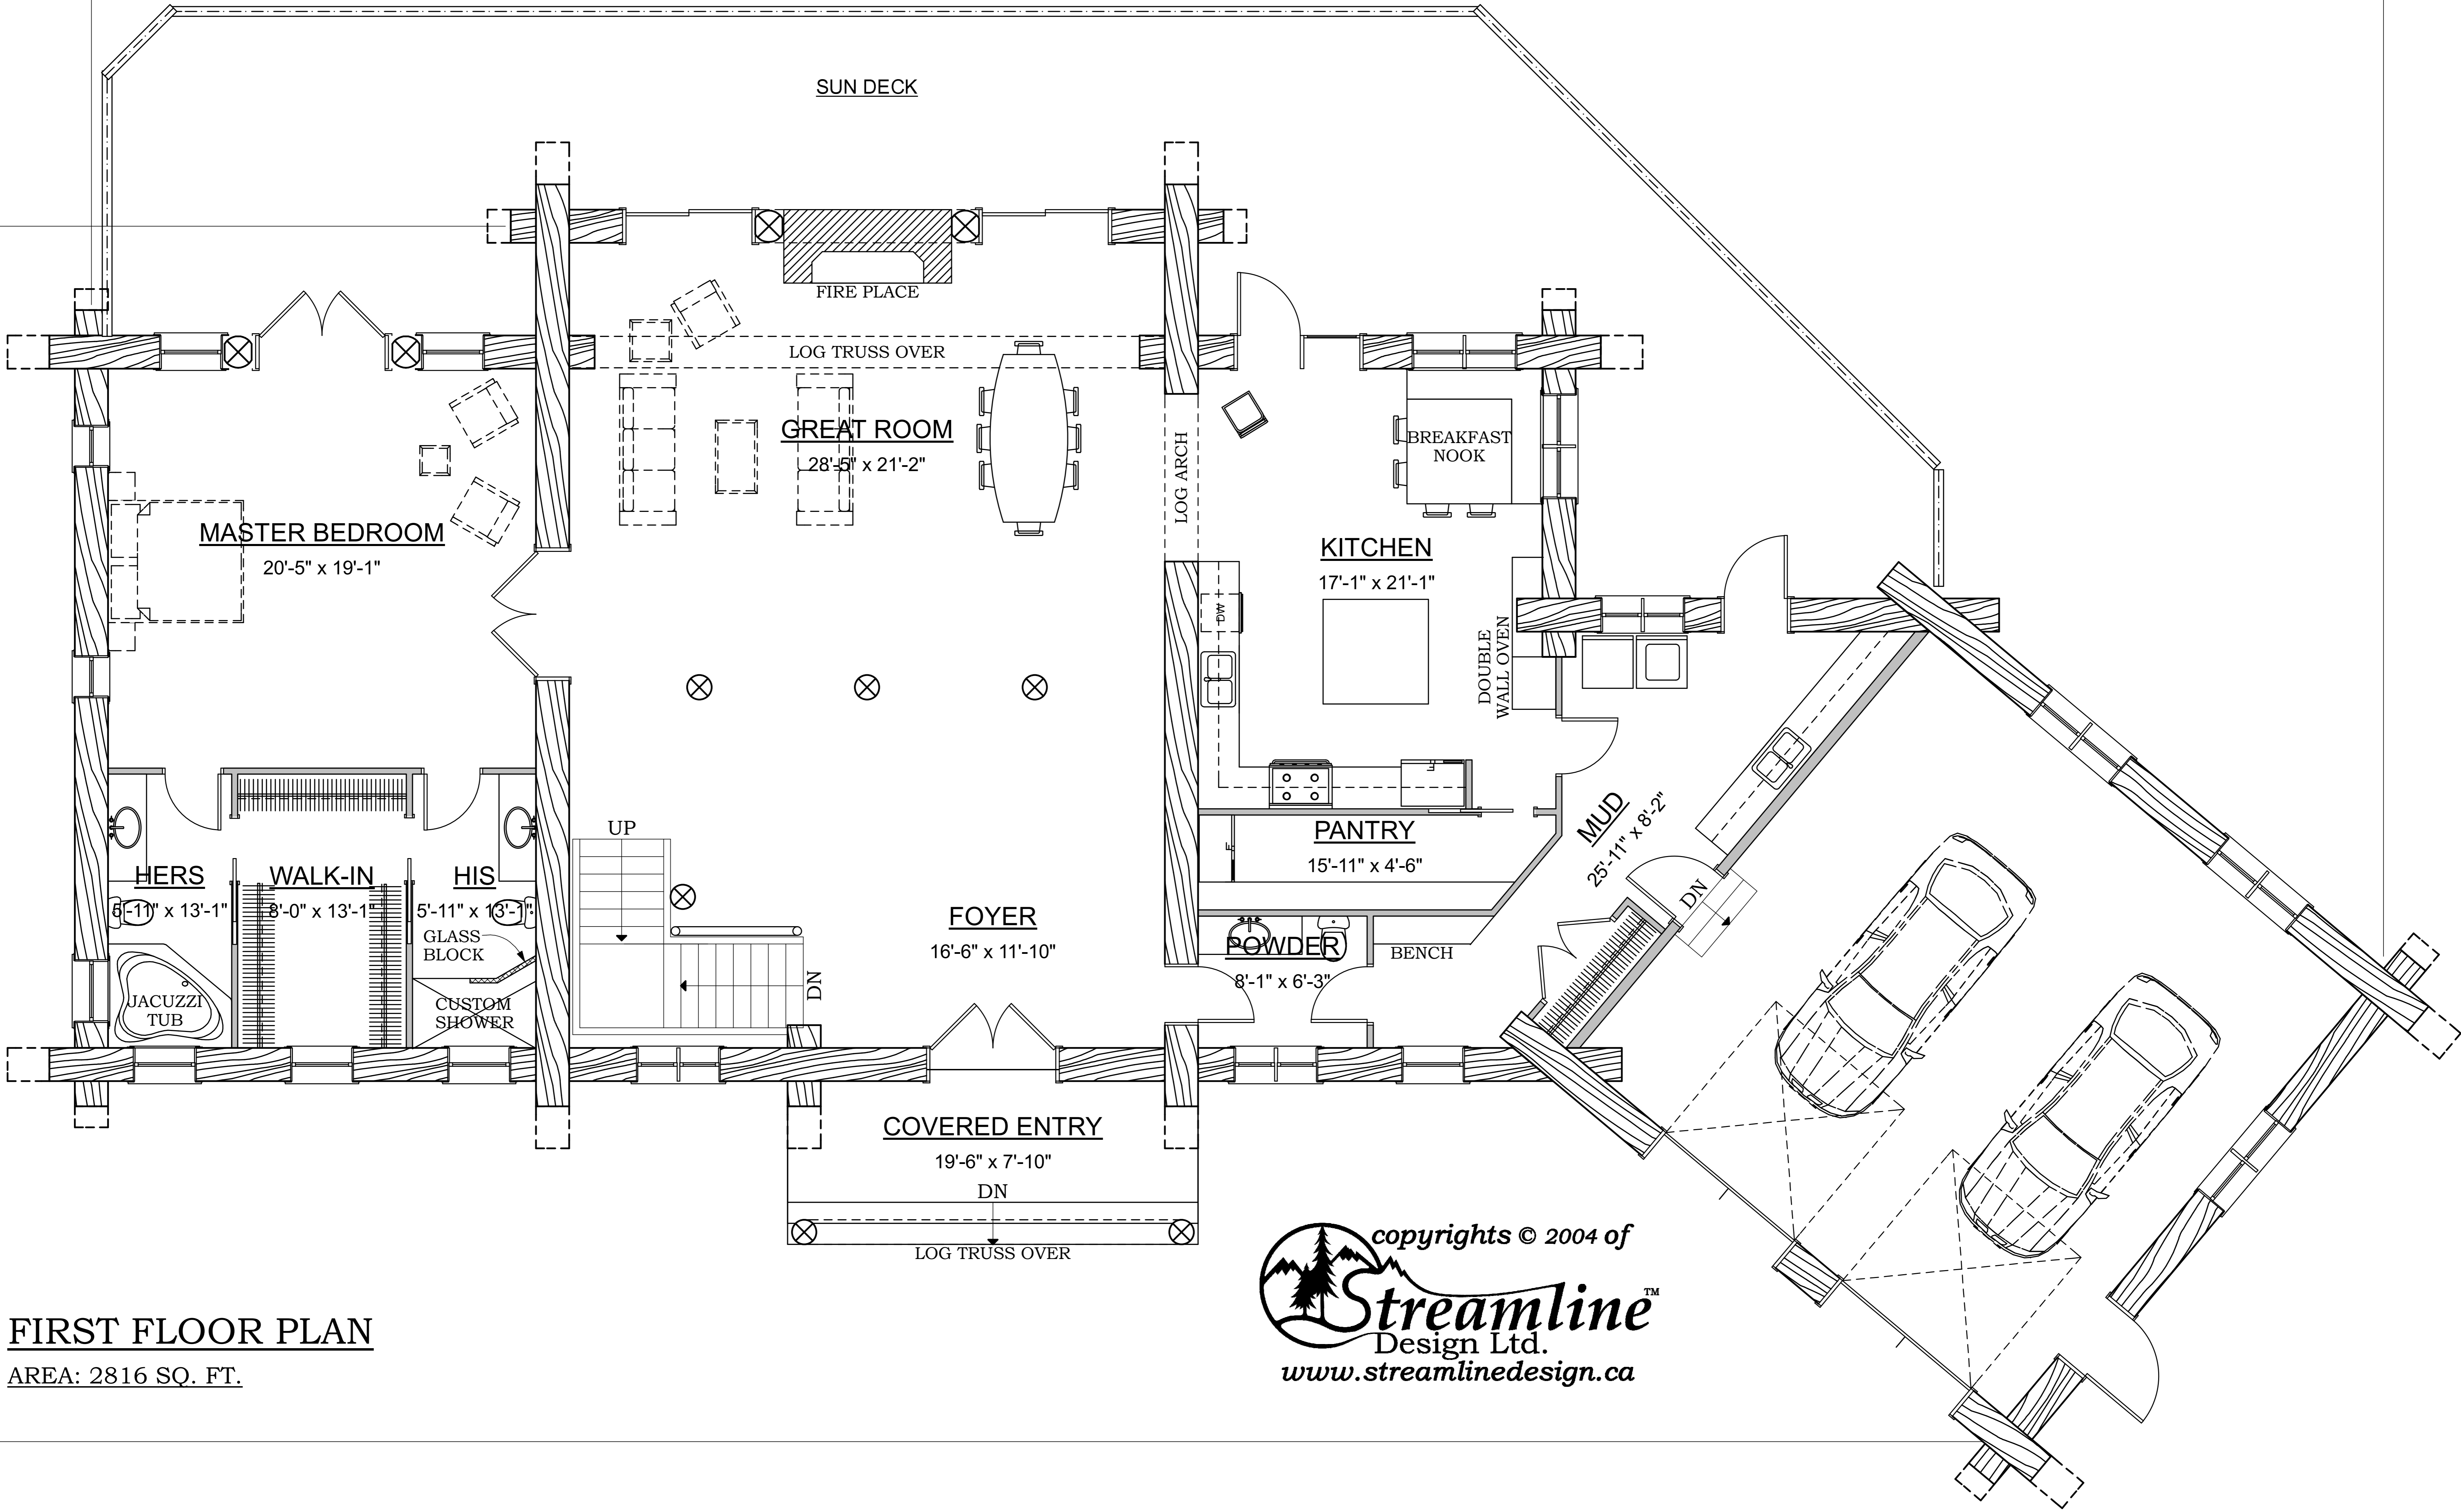

109'-4"

58'-0"

FIRST FLOOR PLAN
 AREA: 2816 SQ. FT.

copyrights © 2004 of
StreamlineTM
 Design Ltd.
www.streamlinedesign.ca