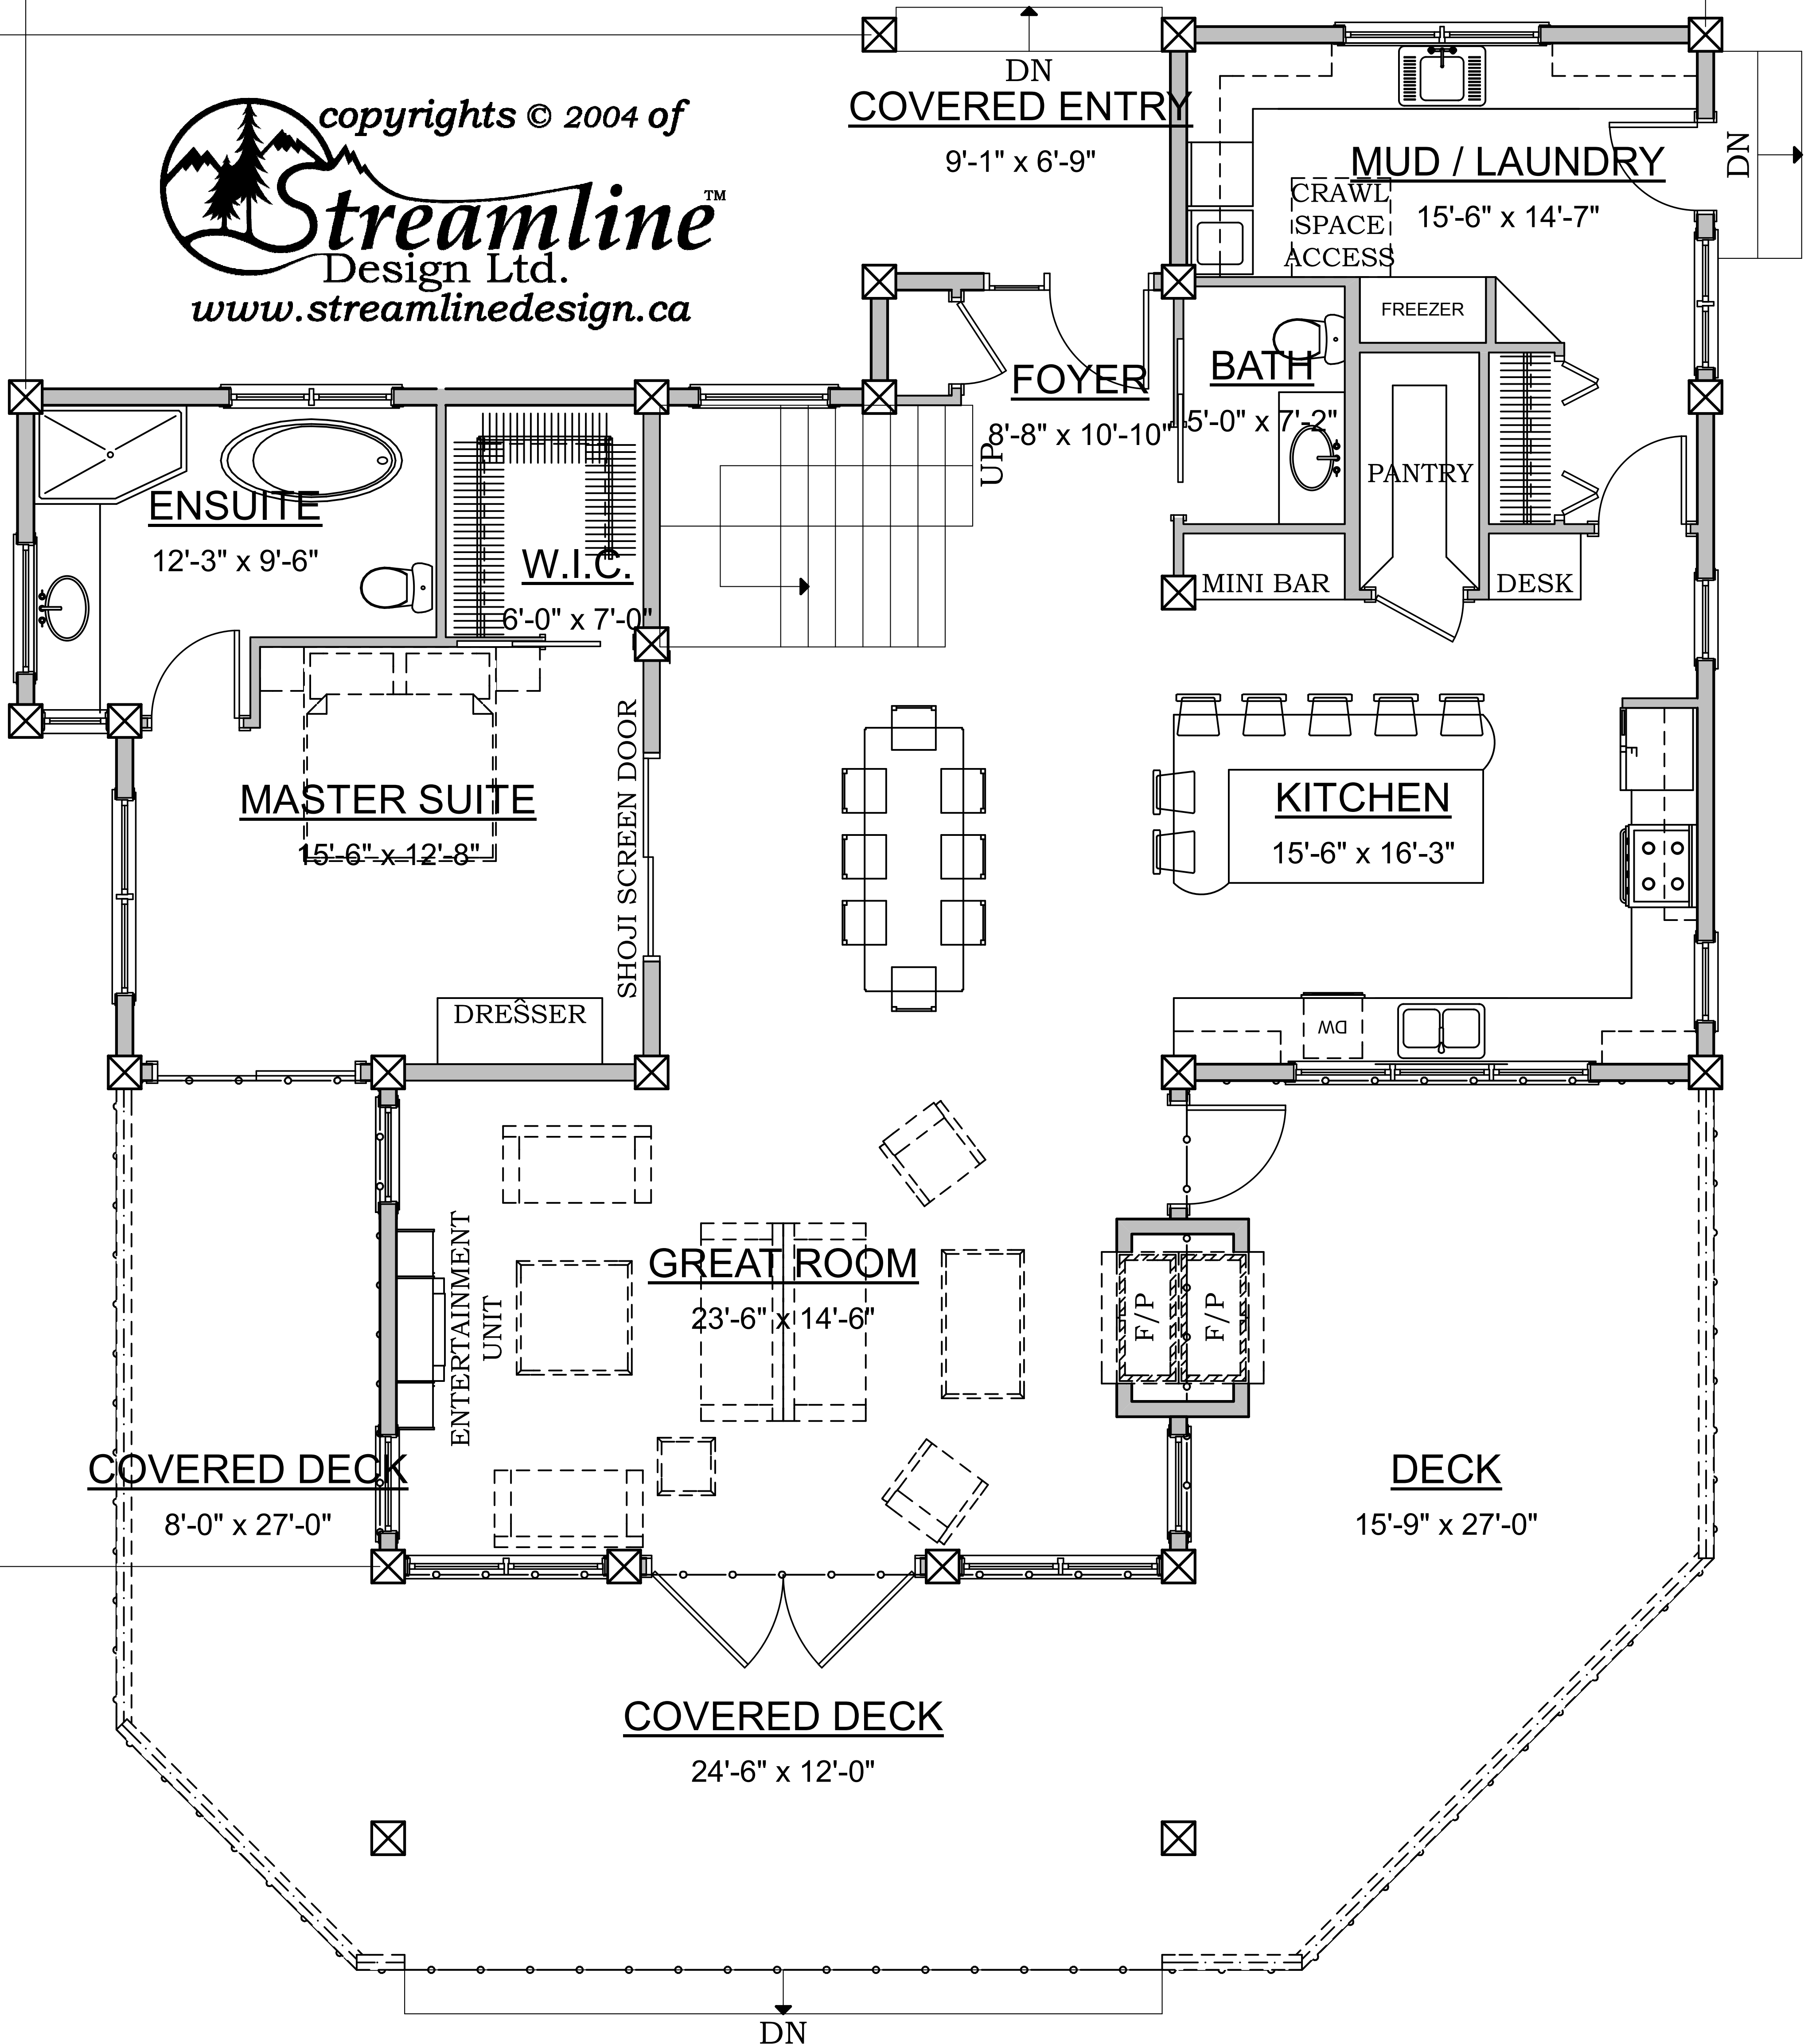

51'-0"

copyrights © 2004 of  
**Streamline**<sup>TM</sup>  
Design Ltd.  
[www.streamlinedesign.ca](http://www.streamlinedesign.ca)

46'-6"

# FIRST FLOOR PLAN

AREA: 1,630.19 sq ft