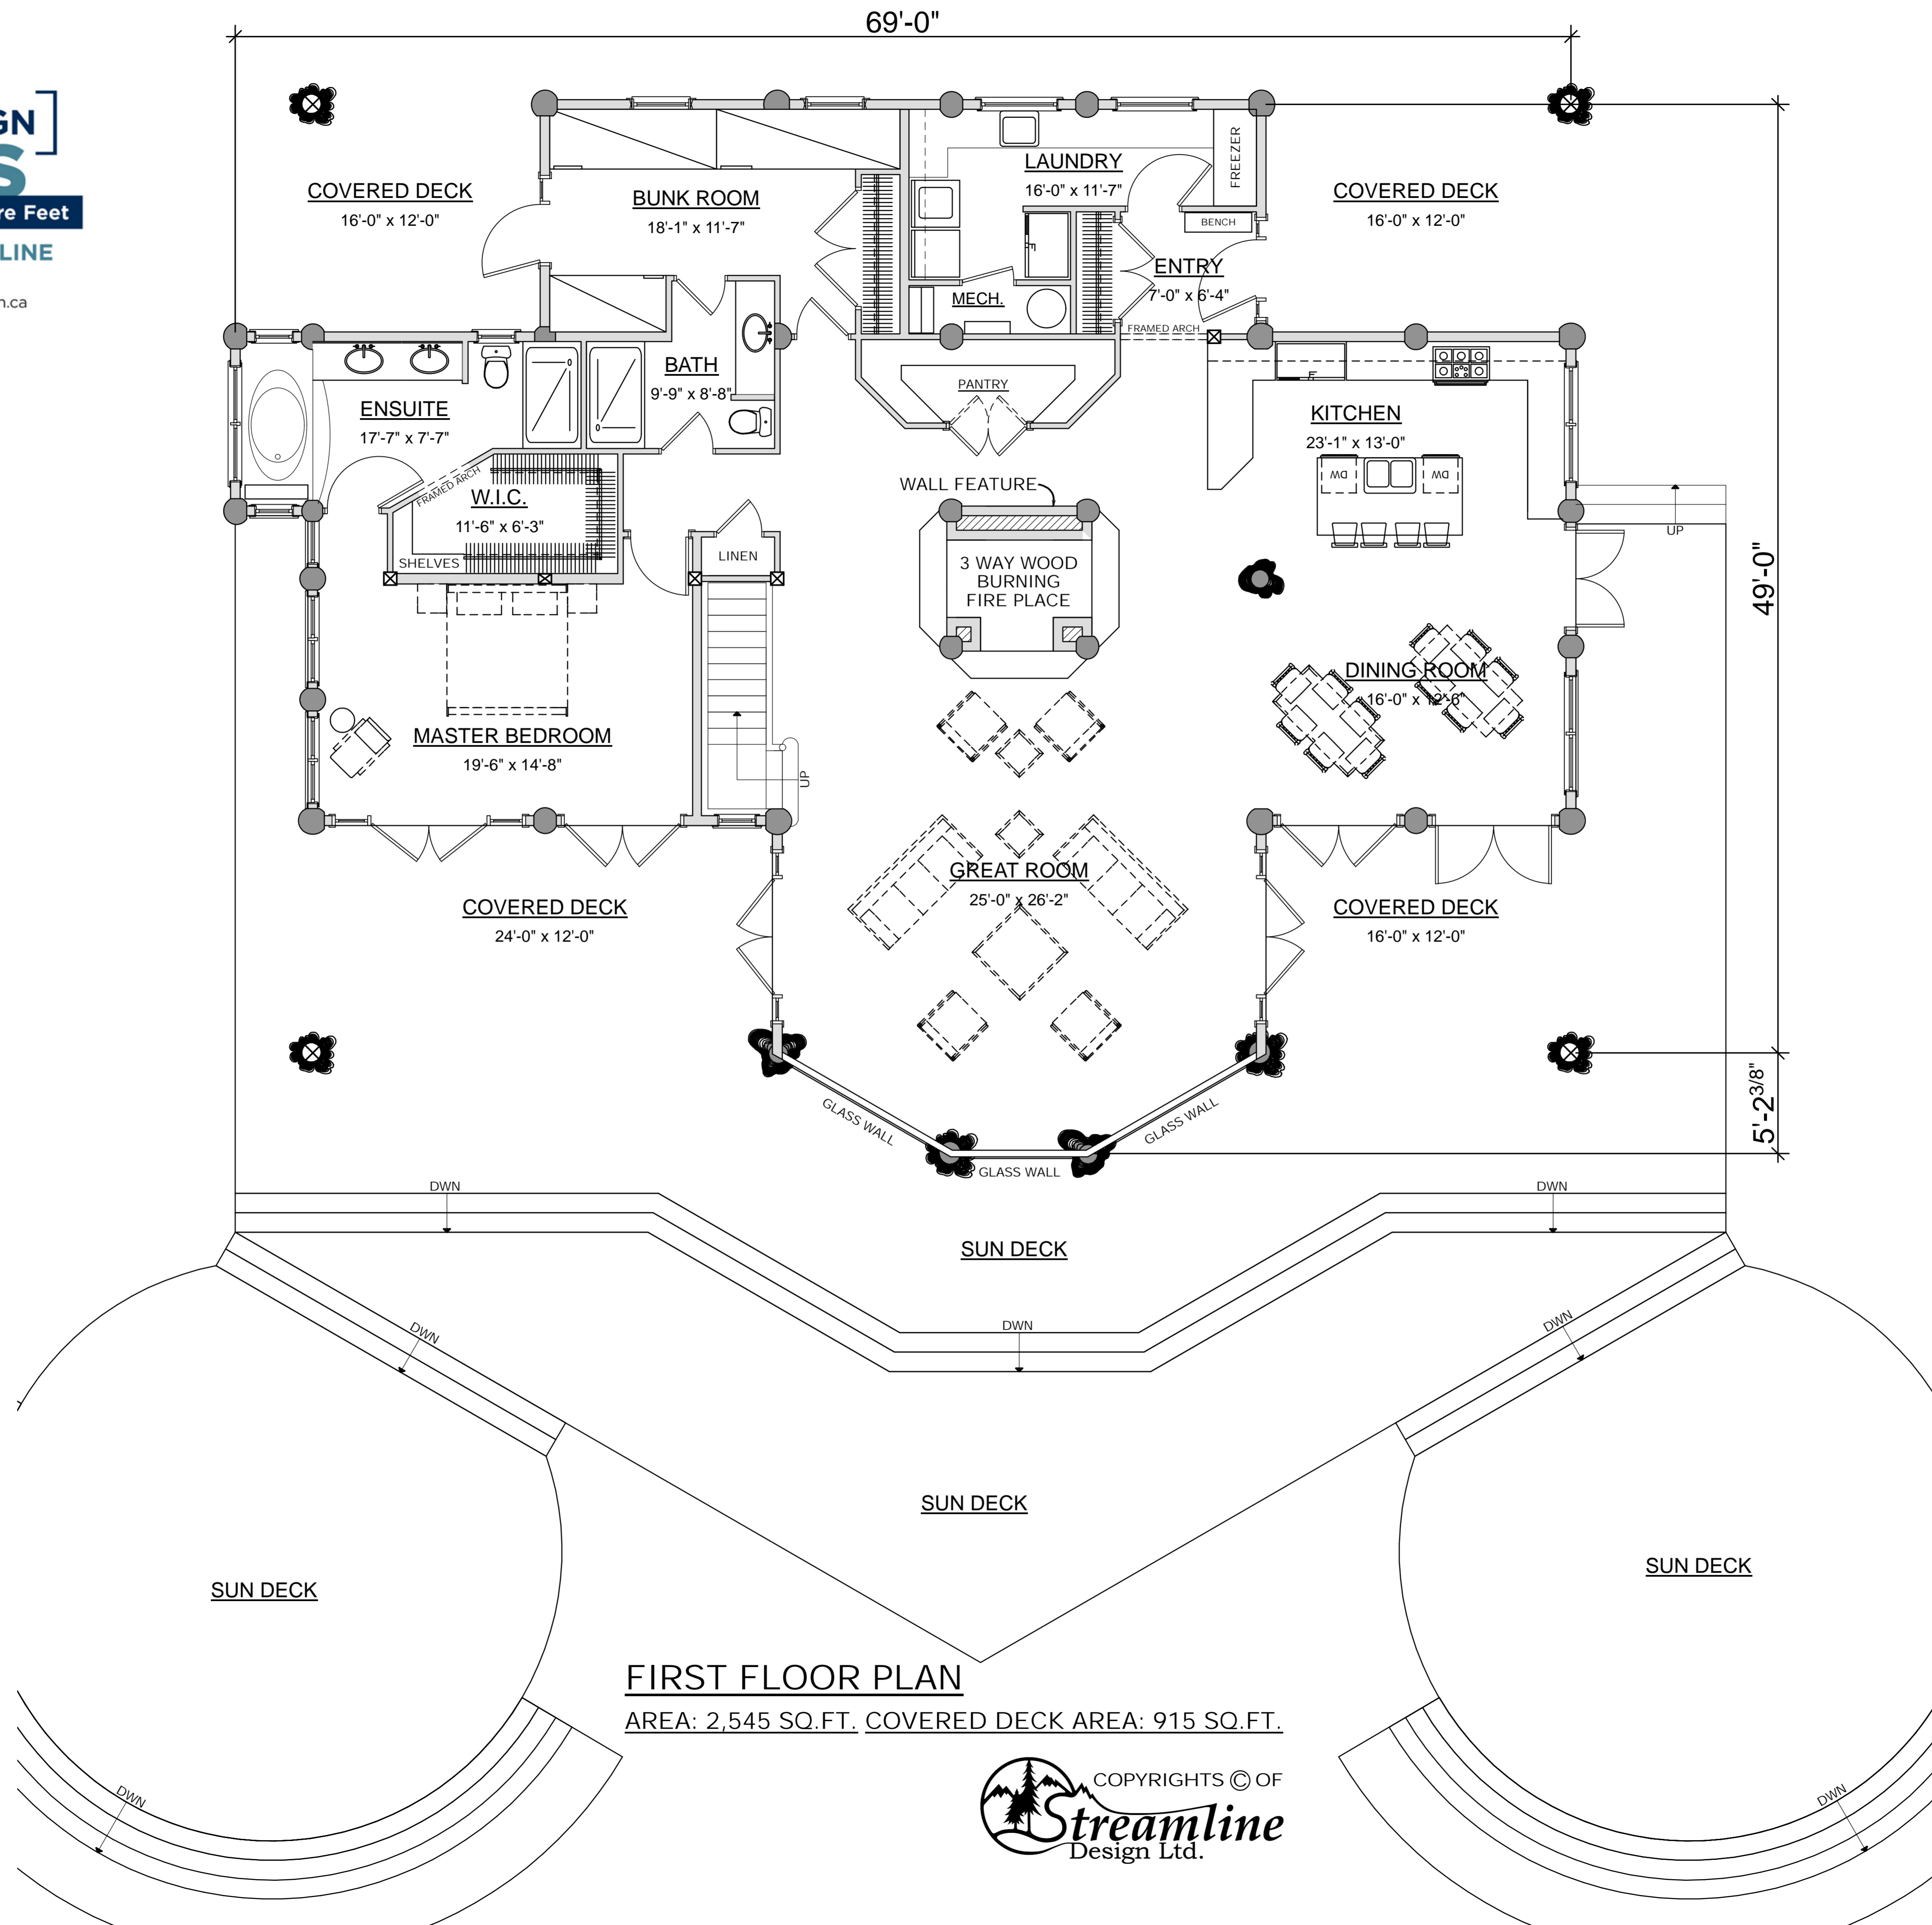

**THE 2008  
LOG HOME DESIGN  
AWARDS**

Best Floorplan Over 2,500 Square Feet

**"THE CORTES" BY STREAMLINE  
DESIGN LTD.**

604-854-2966 • www.streamlinedesign.ca

**FIRST FLOOR PLAN**

AREA: 2,545 SQ.FT. COVERED DECK AREA: 915 SQ.FT.