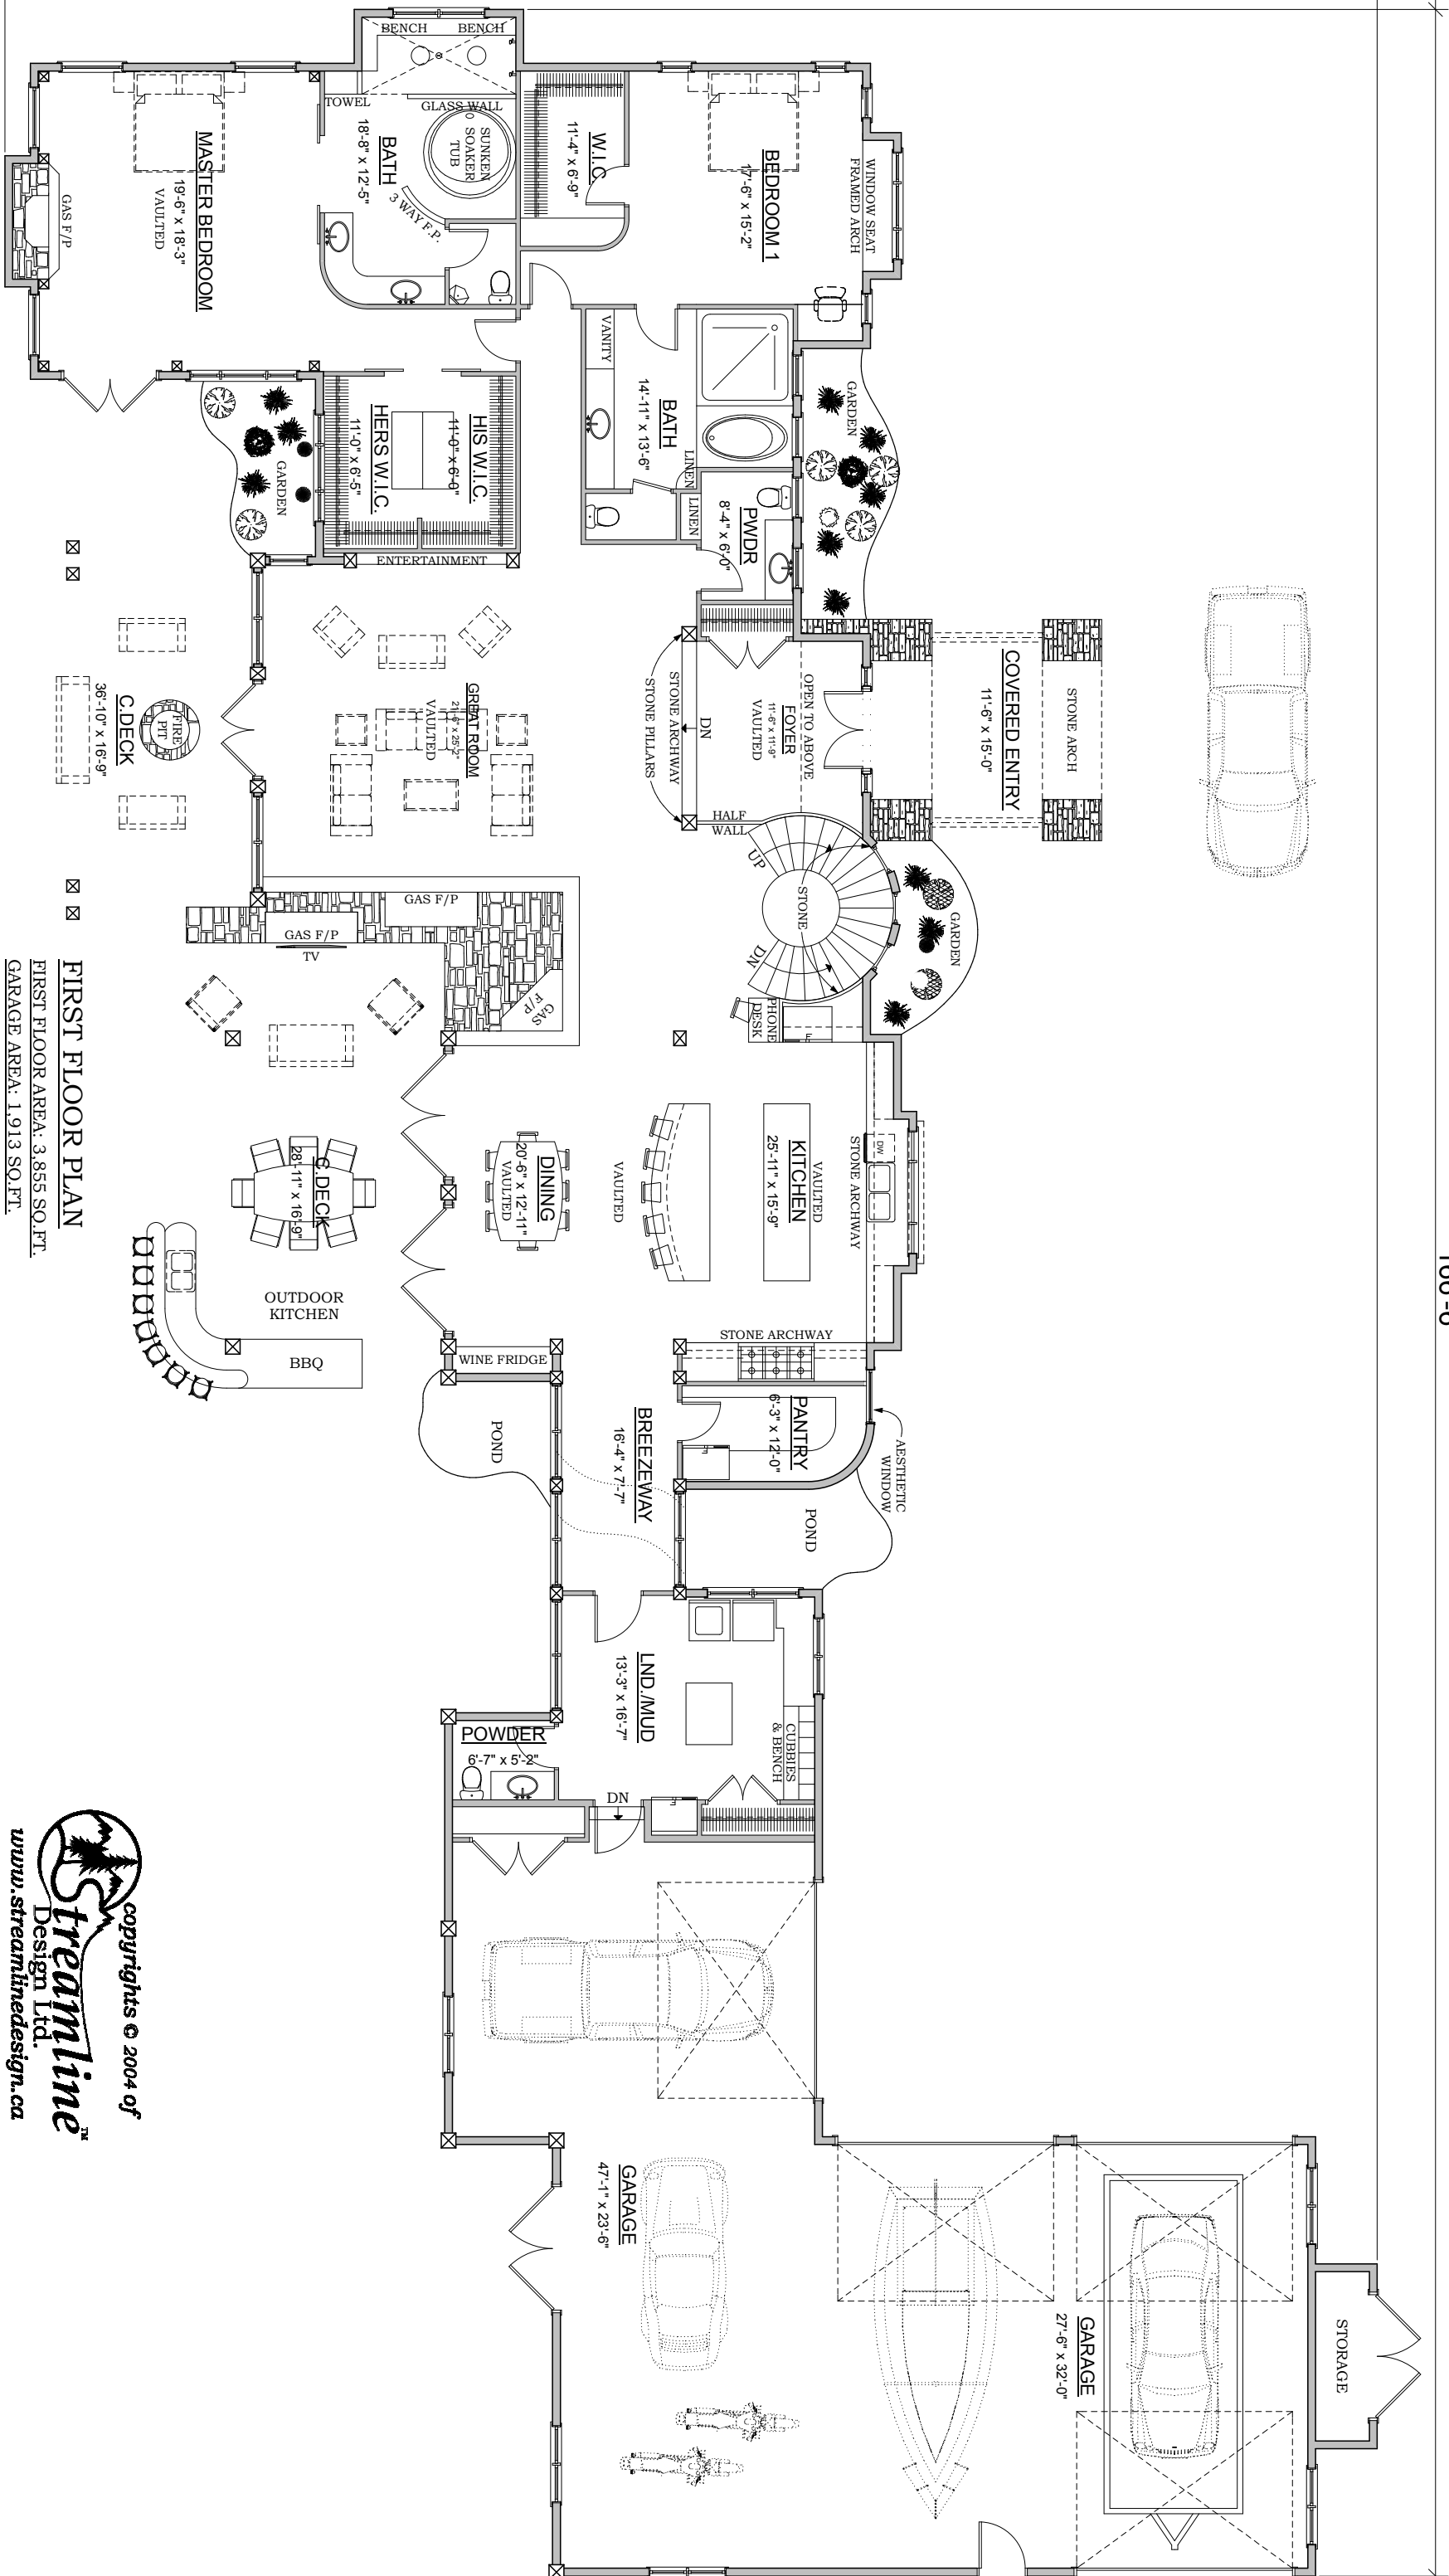

89'-0"

166'-6"

**FIRST FLOOR PLAN**

FIRST FLOOR AREA: 3,855 SQ. FT.  
GARAGE AREA: 1,913 SQ. FT.