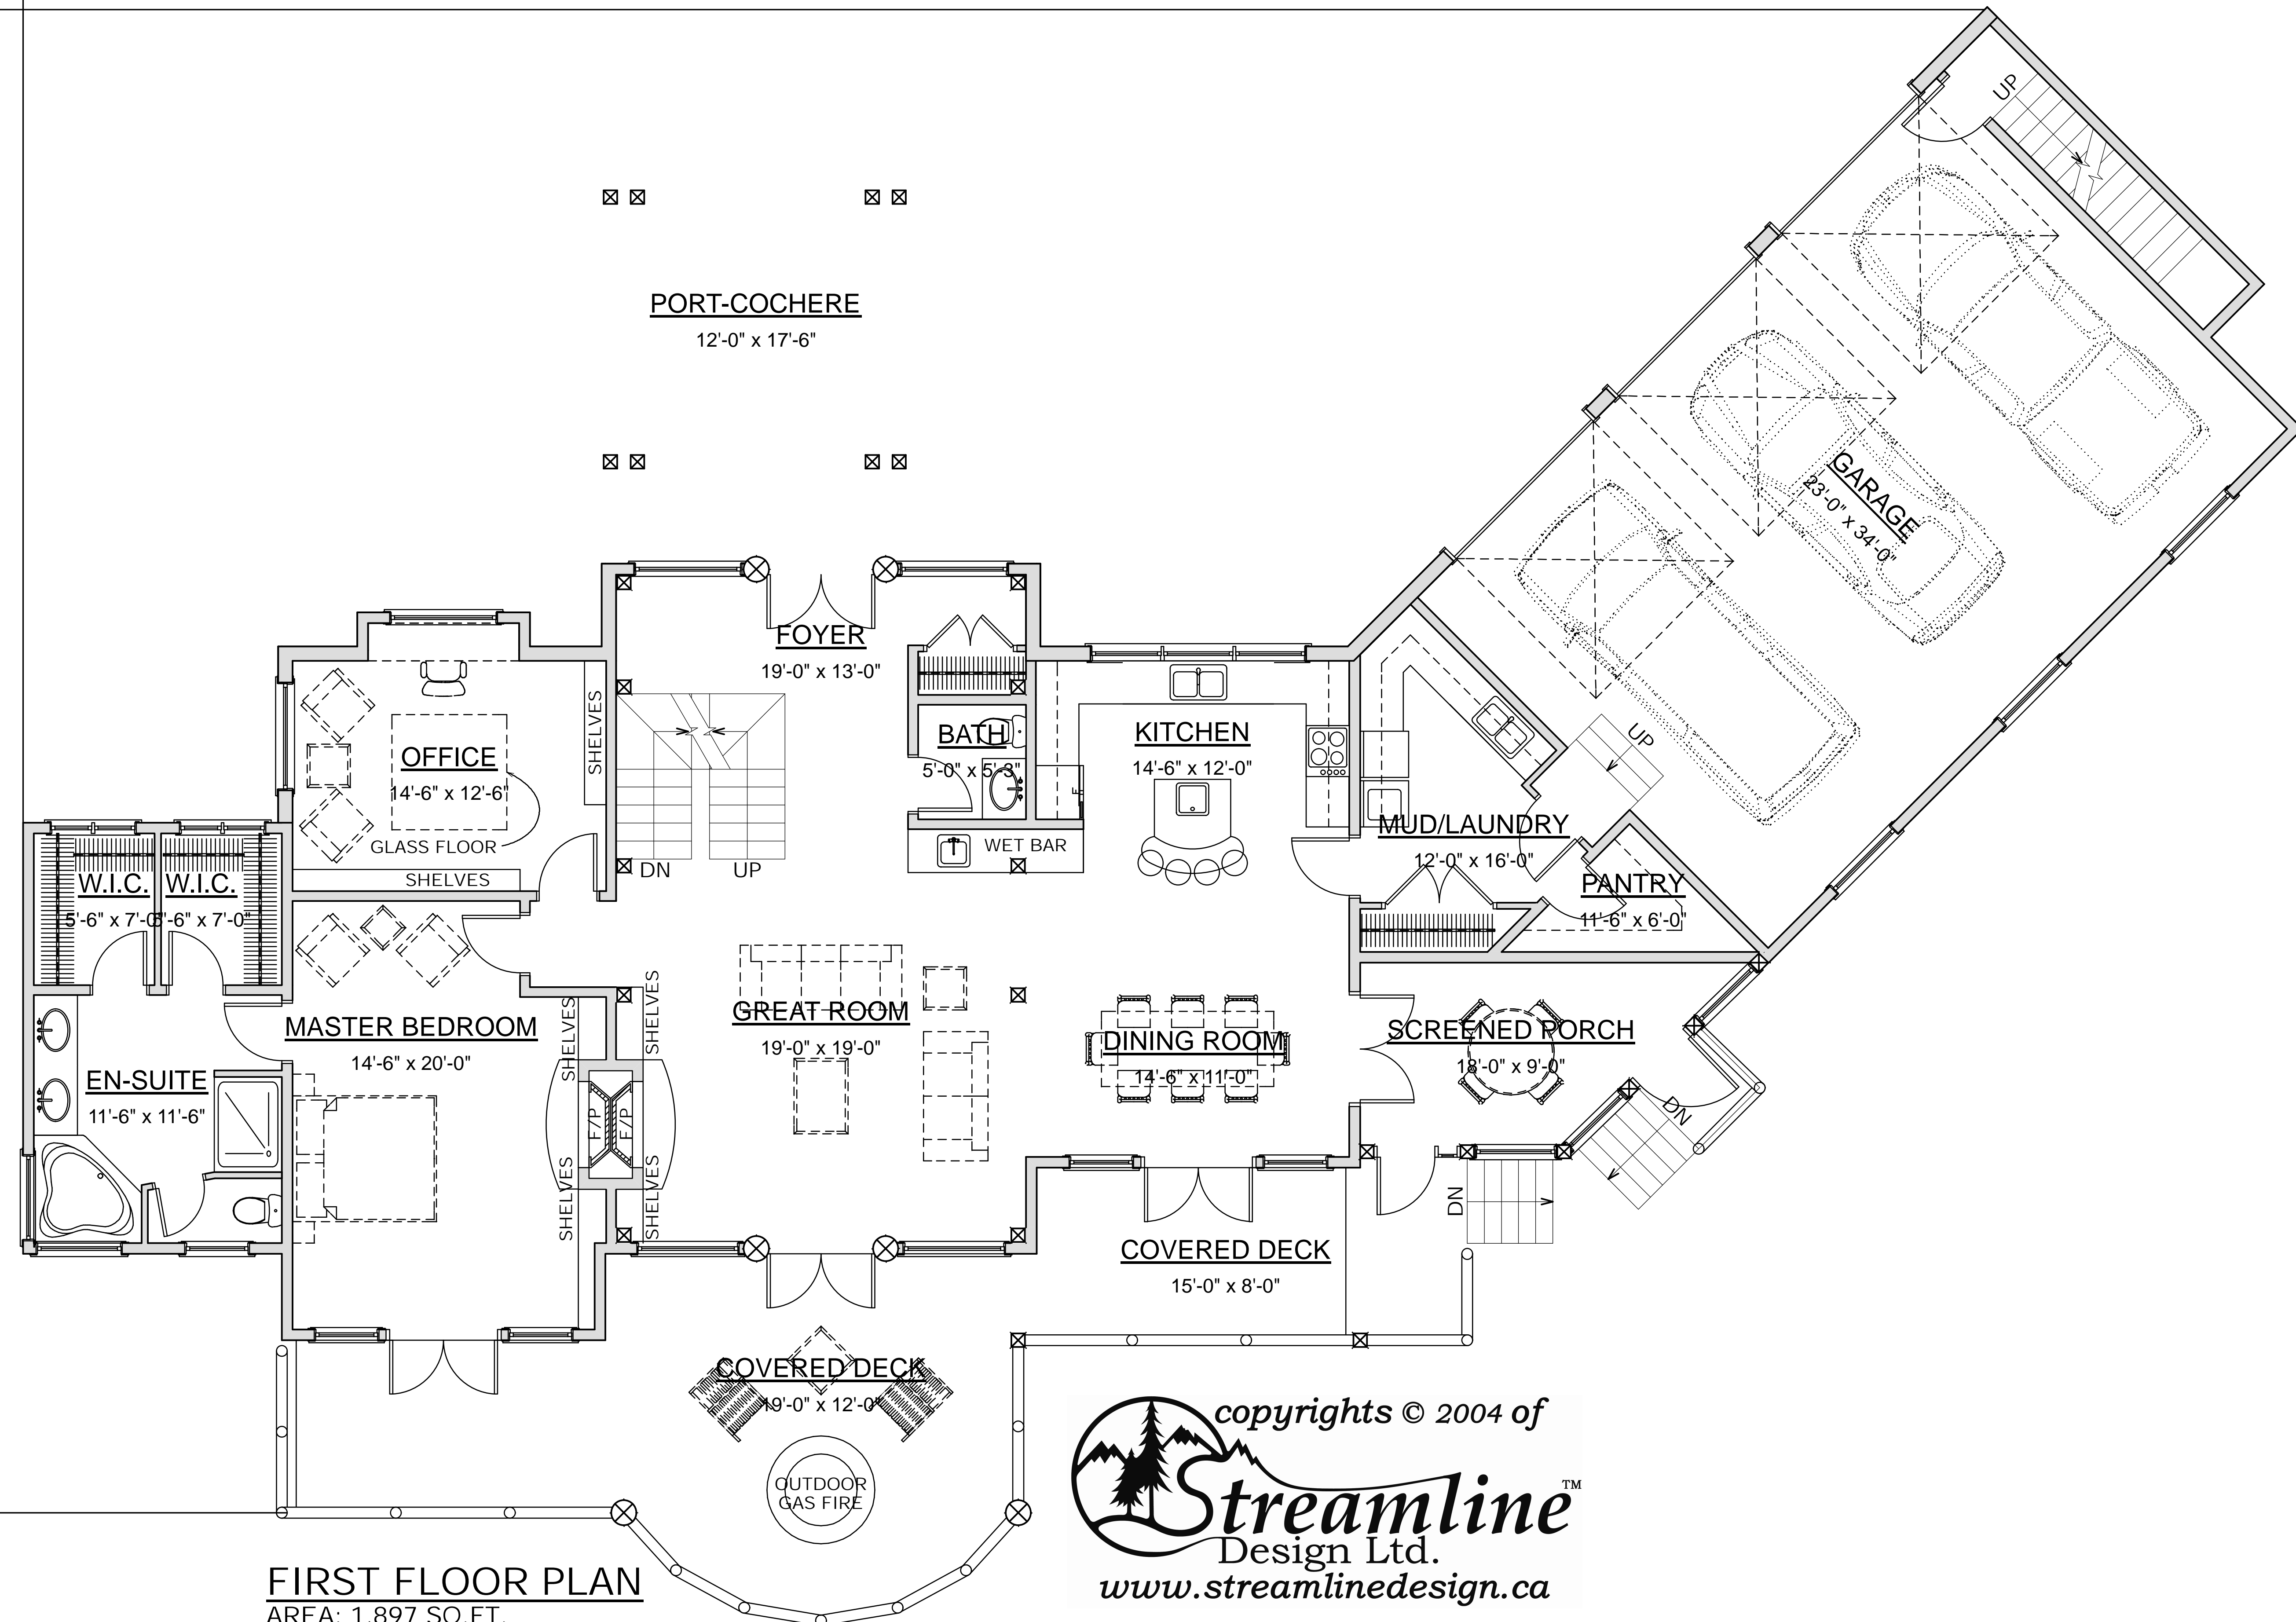

105'-8"

69'-8"

FIRST FLOOR PLAN
 AREA: 1,897 SQ.FT.

copyrights © 2004 of
StreamlineTM
 Design Ltd.
www.streamlinedesign.ca