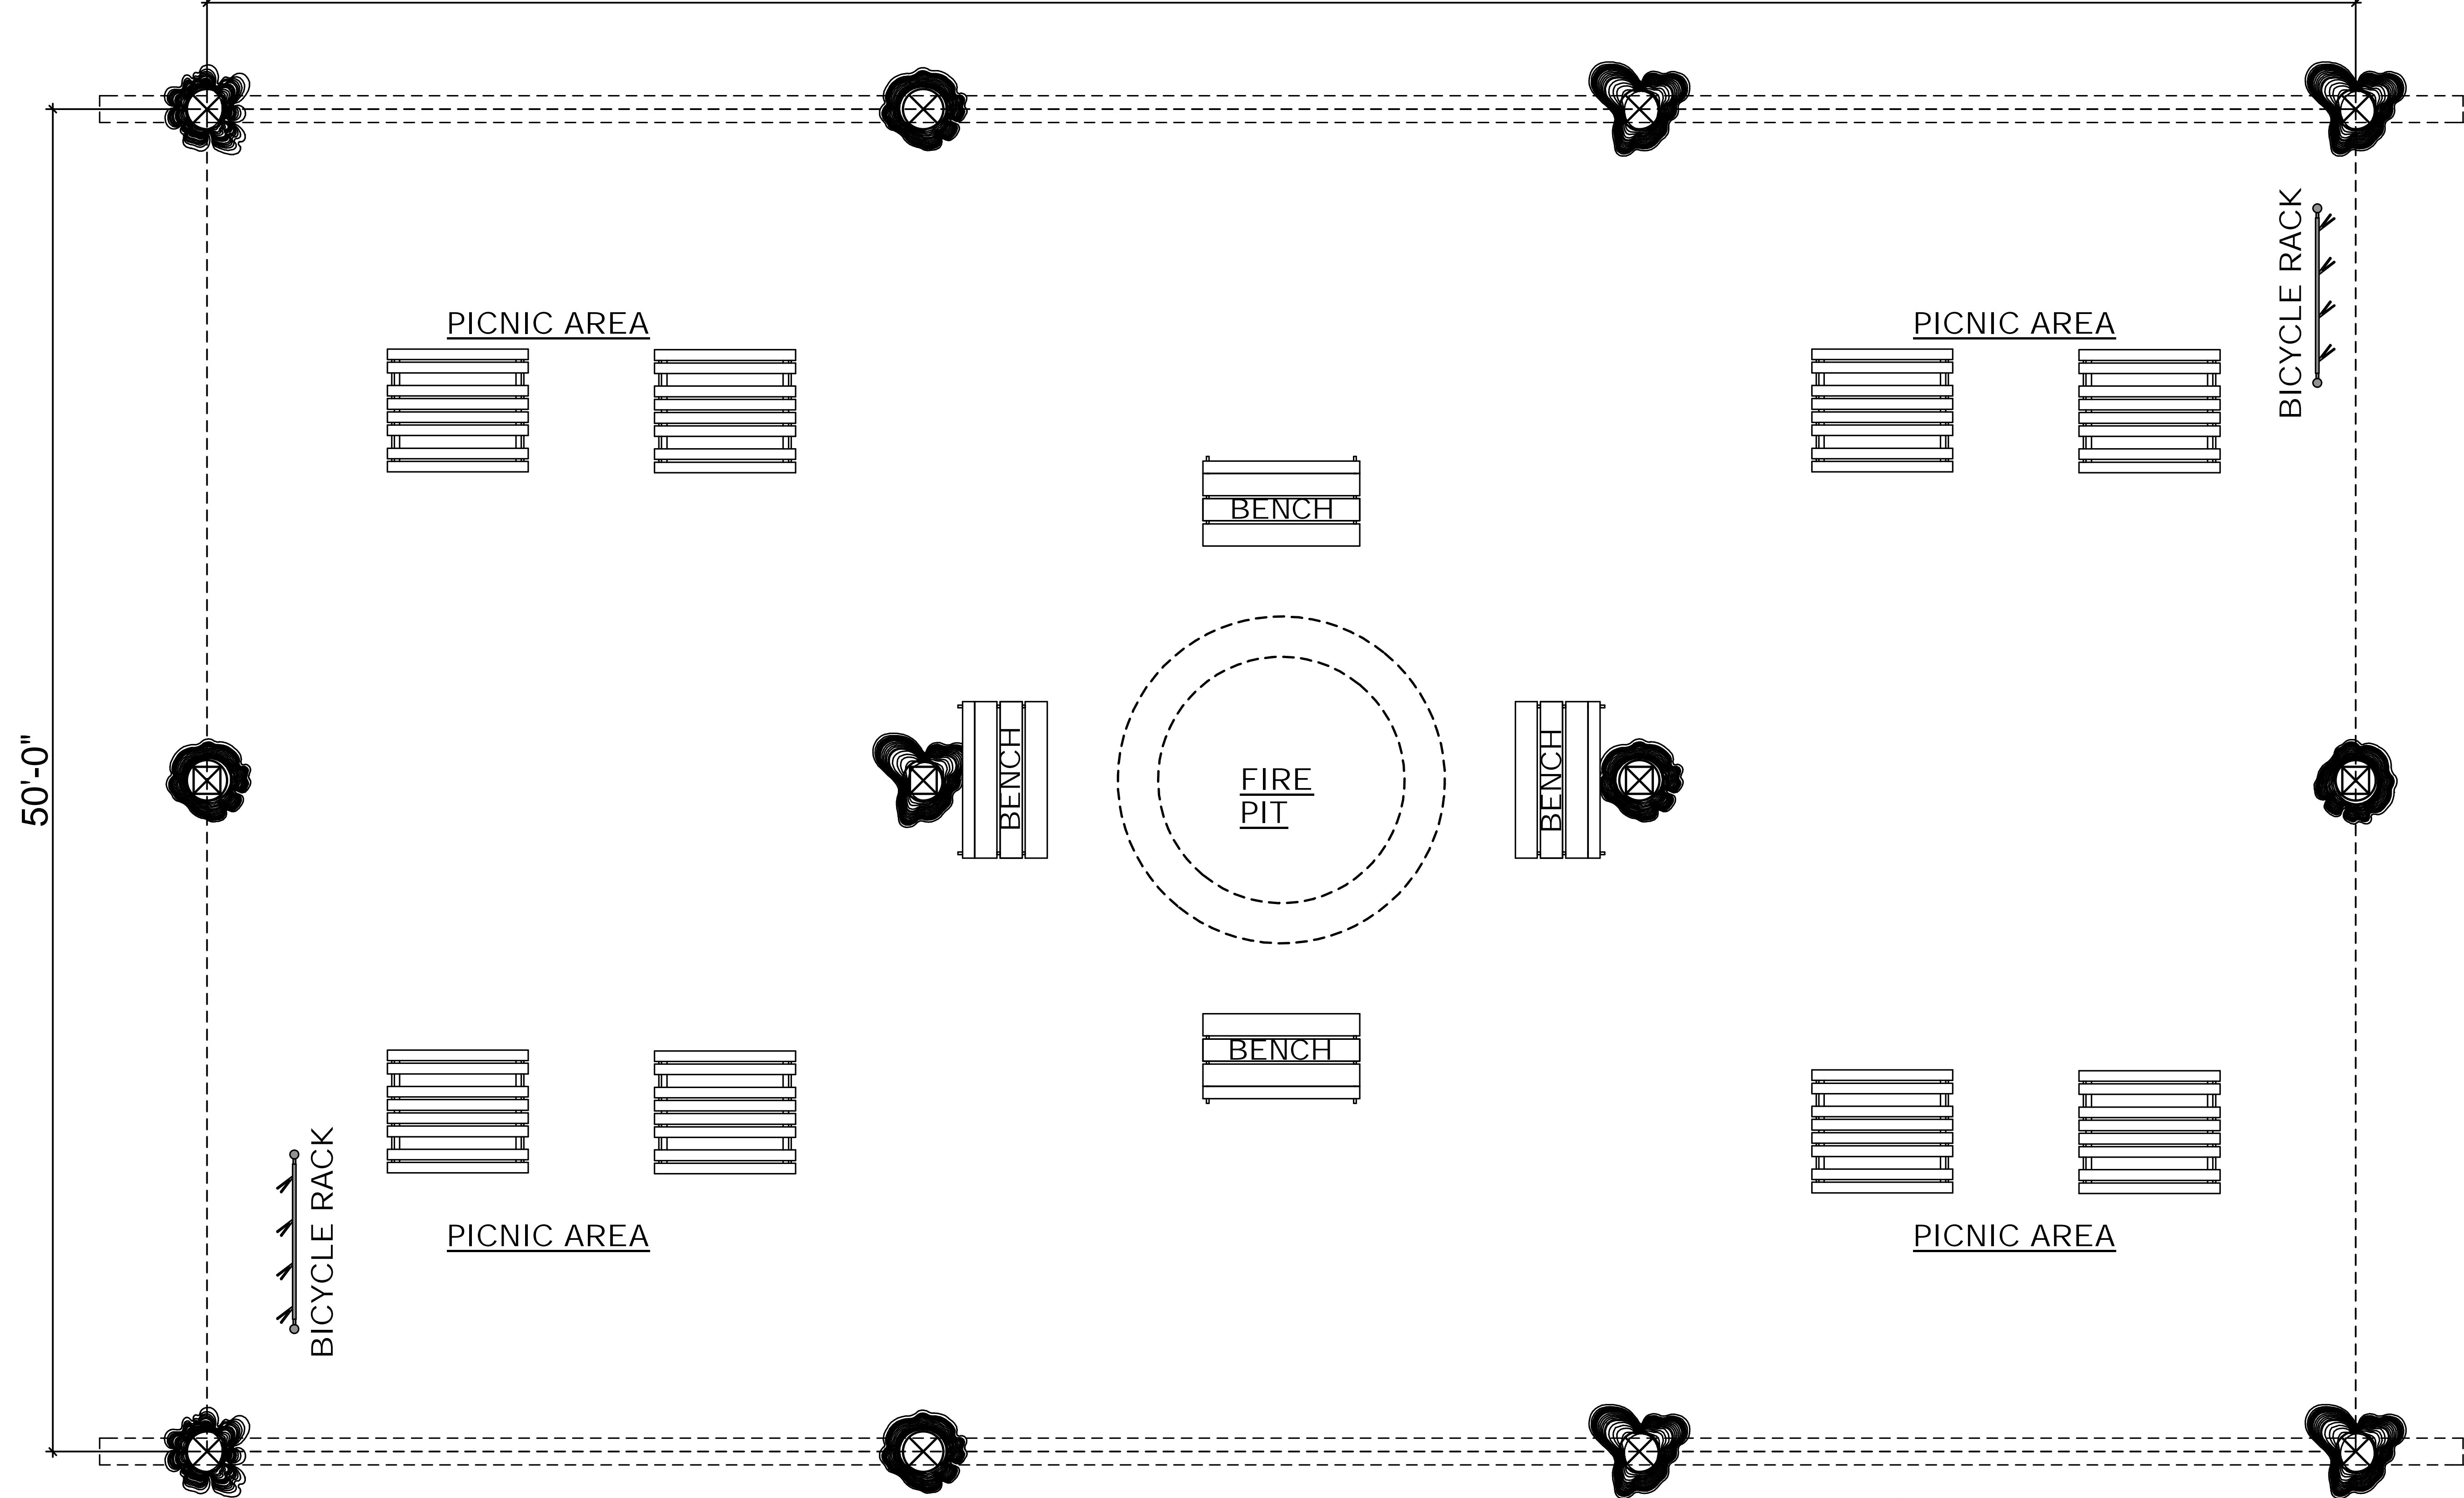

NOTICE BOARD

80'-0"

50'-0"

FLOOR PLAN AREA: 4,000 SQ.FT.