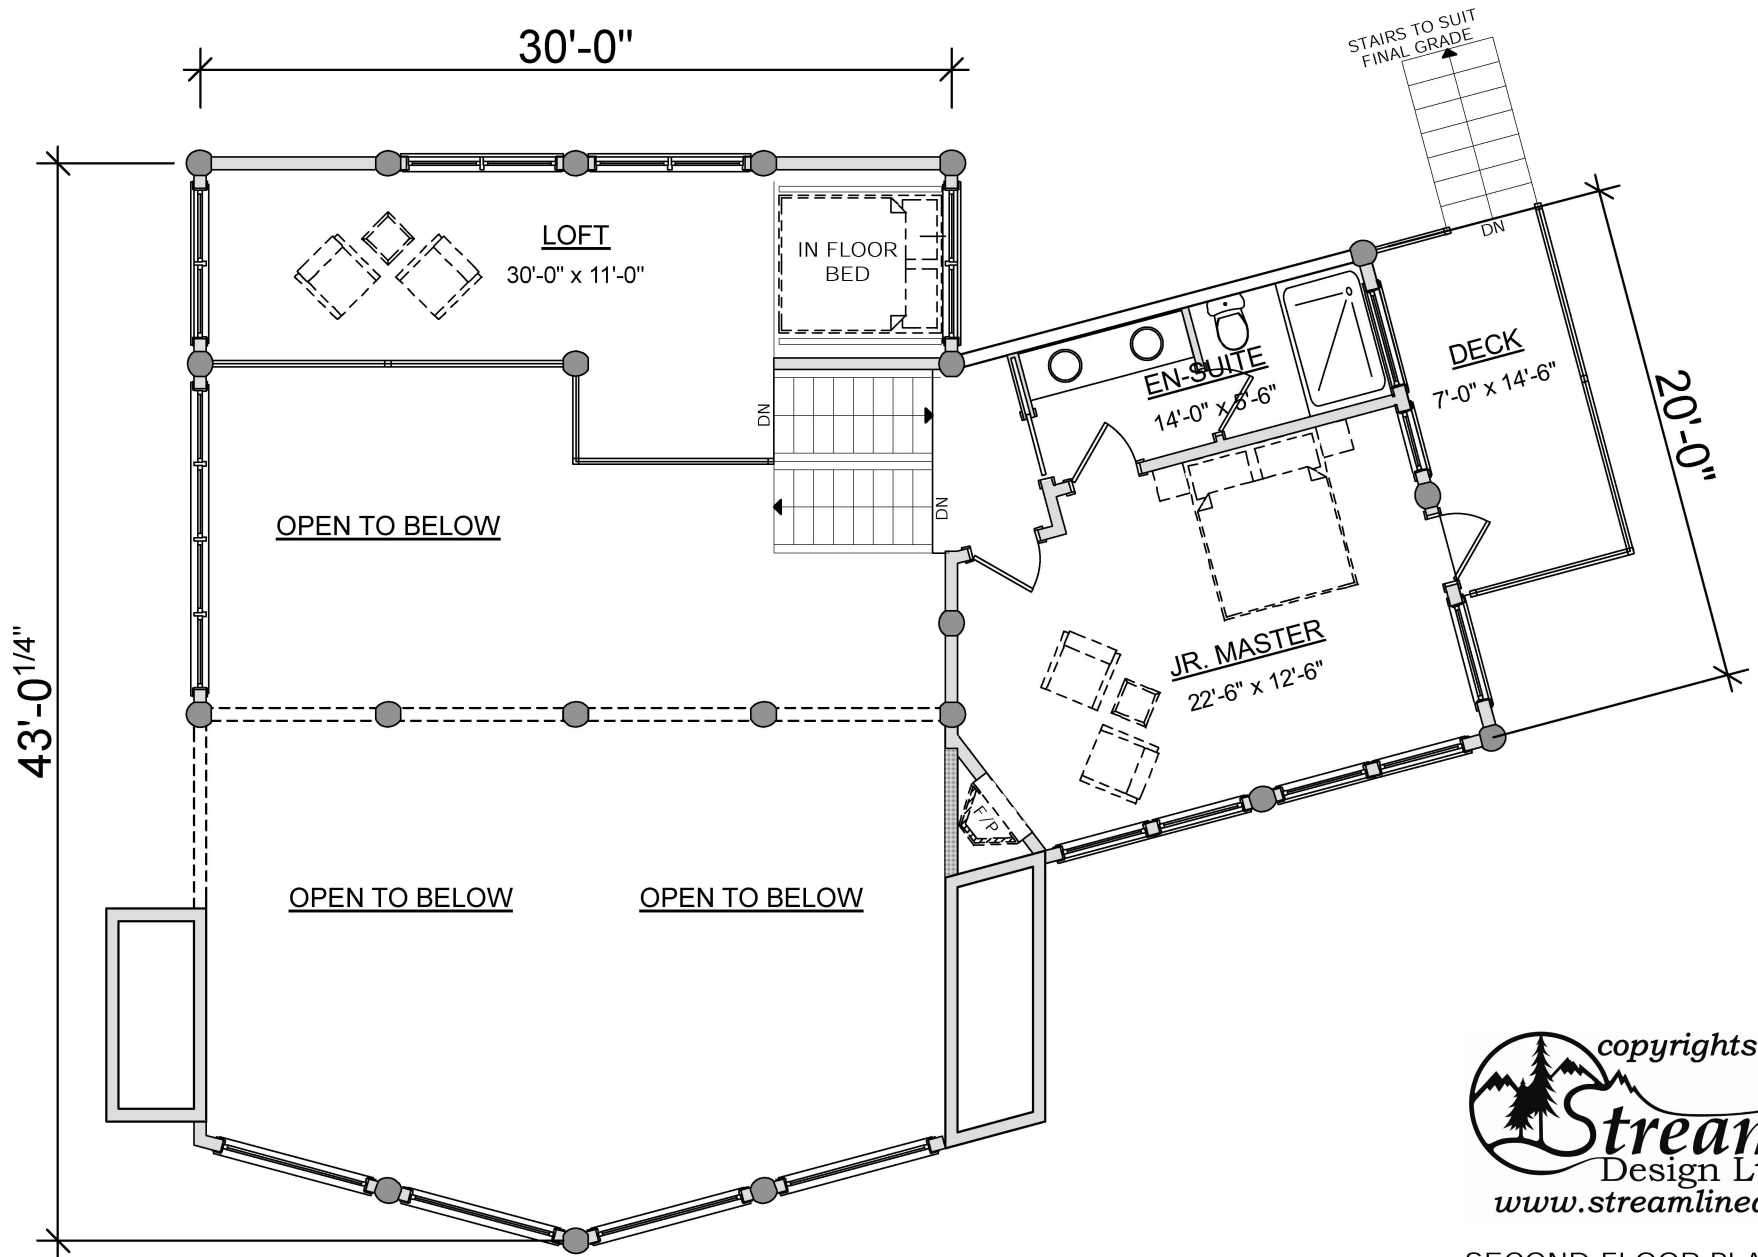

copyrights © 2004 of

Streamline[™]
 Design Ltd.
www.streamlinedesign.ca

FIRST FLOOR PLAN
 LIVING AREA: 1,768 S.F.

copyrights © 2004 of
StreamlineTM
 Design Ltd.
www.streamlinedesign.ca

SECOND FLOOR PLAN
 LIVING AREA: 682 S.F.