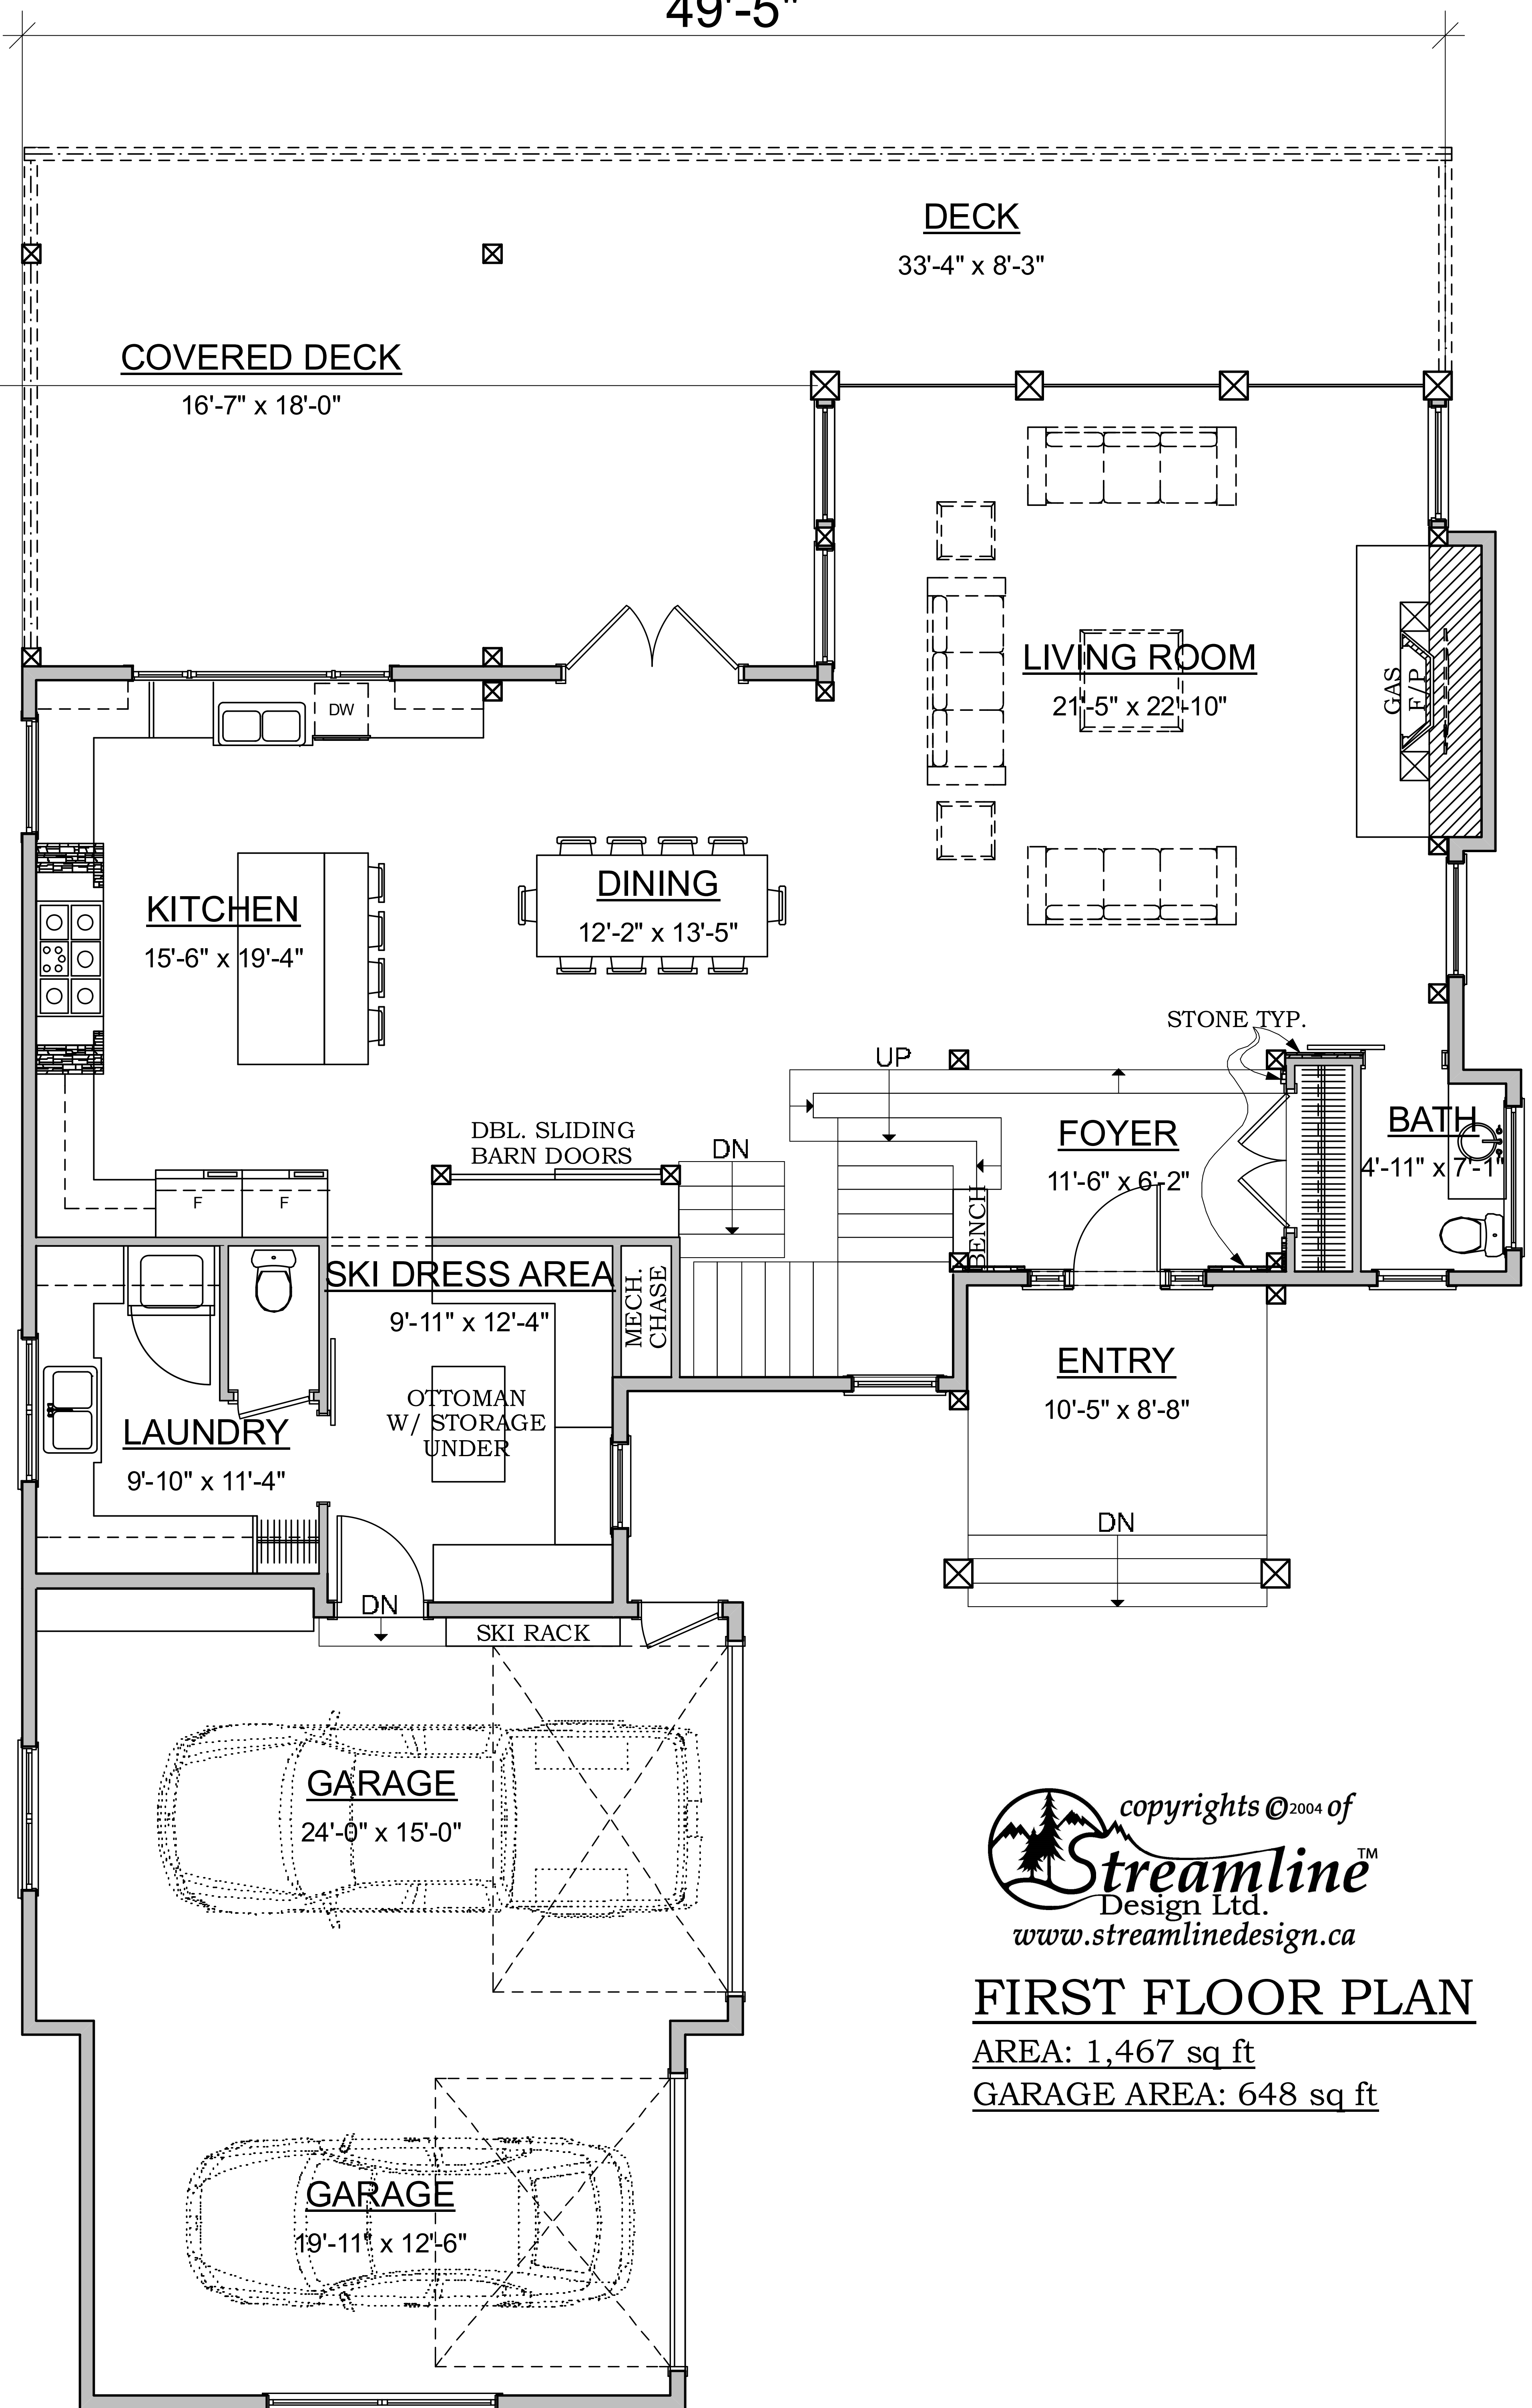

49'-5"

70'-3"

copyrights ©2004 of  
**Streamline**<sup>TM</sup>  
 Design Ltd.  
[www.streamlinedesign.ca](http://www.streamlinedesign.ca)

**FIRST FLOOR PLAN**

AREA: 1,467 sq ft

GARAGE AREA: 648 sq ft