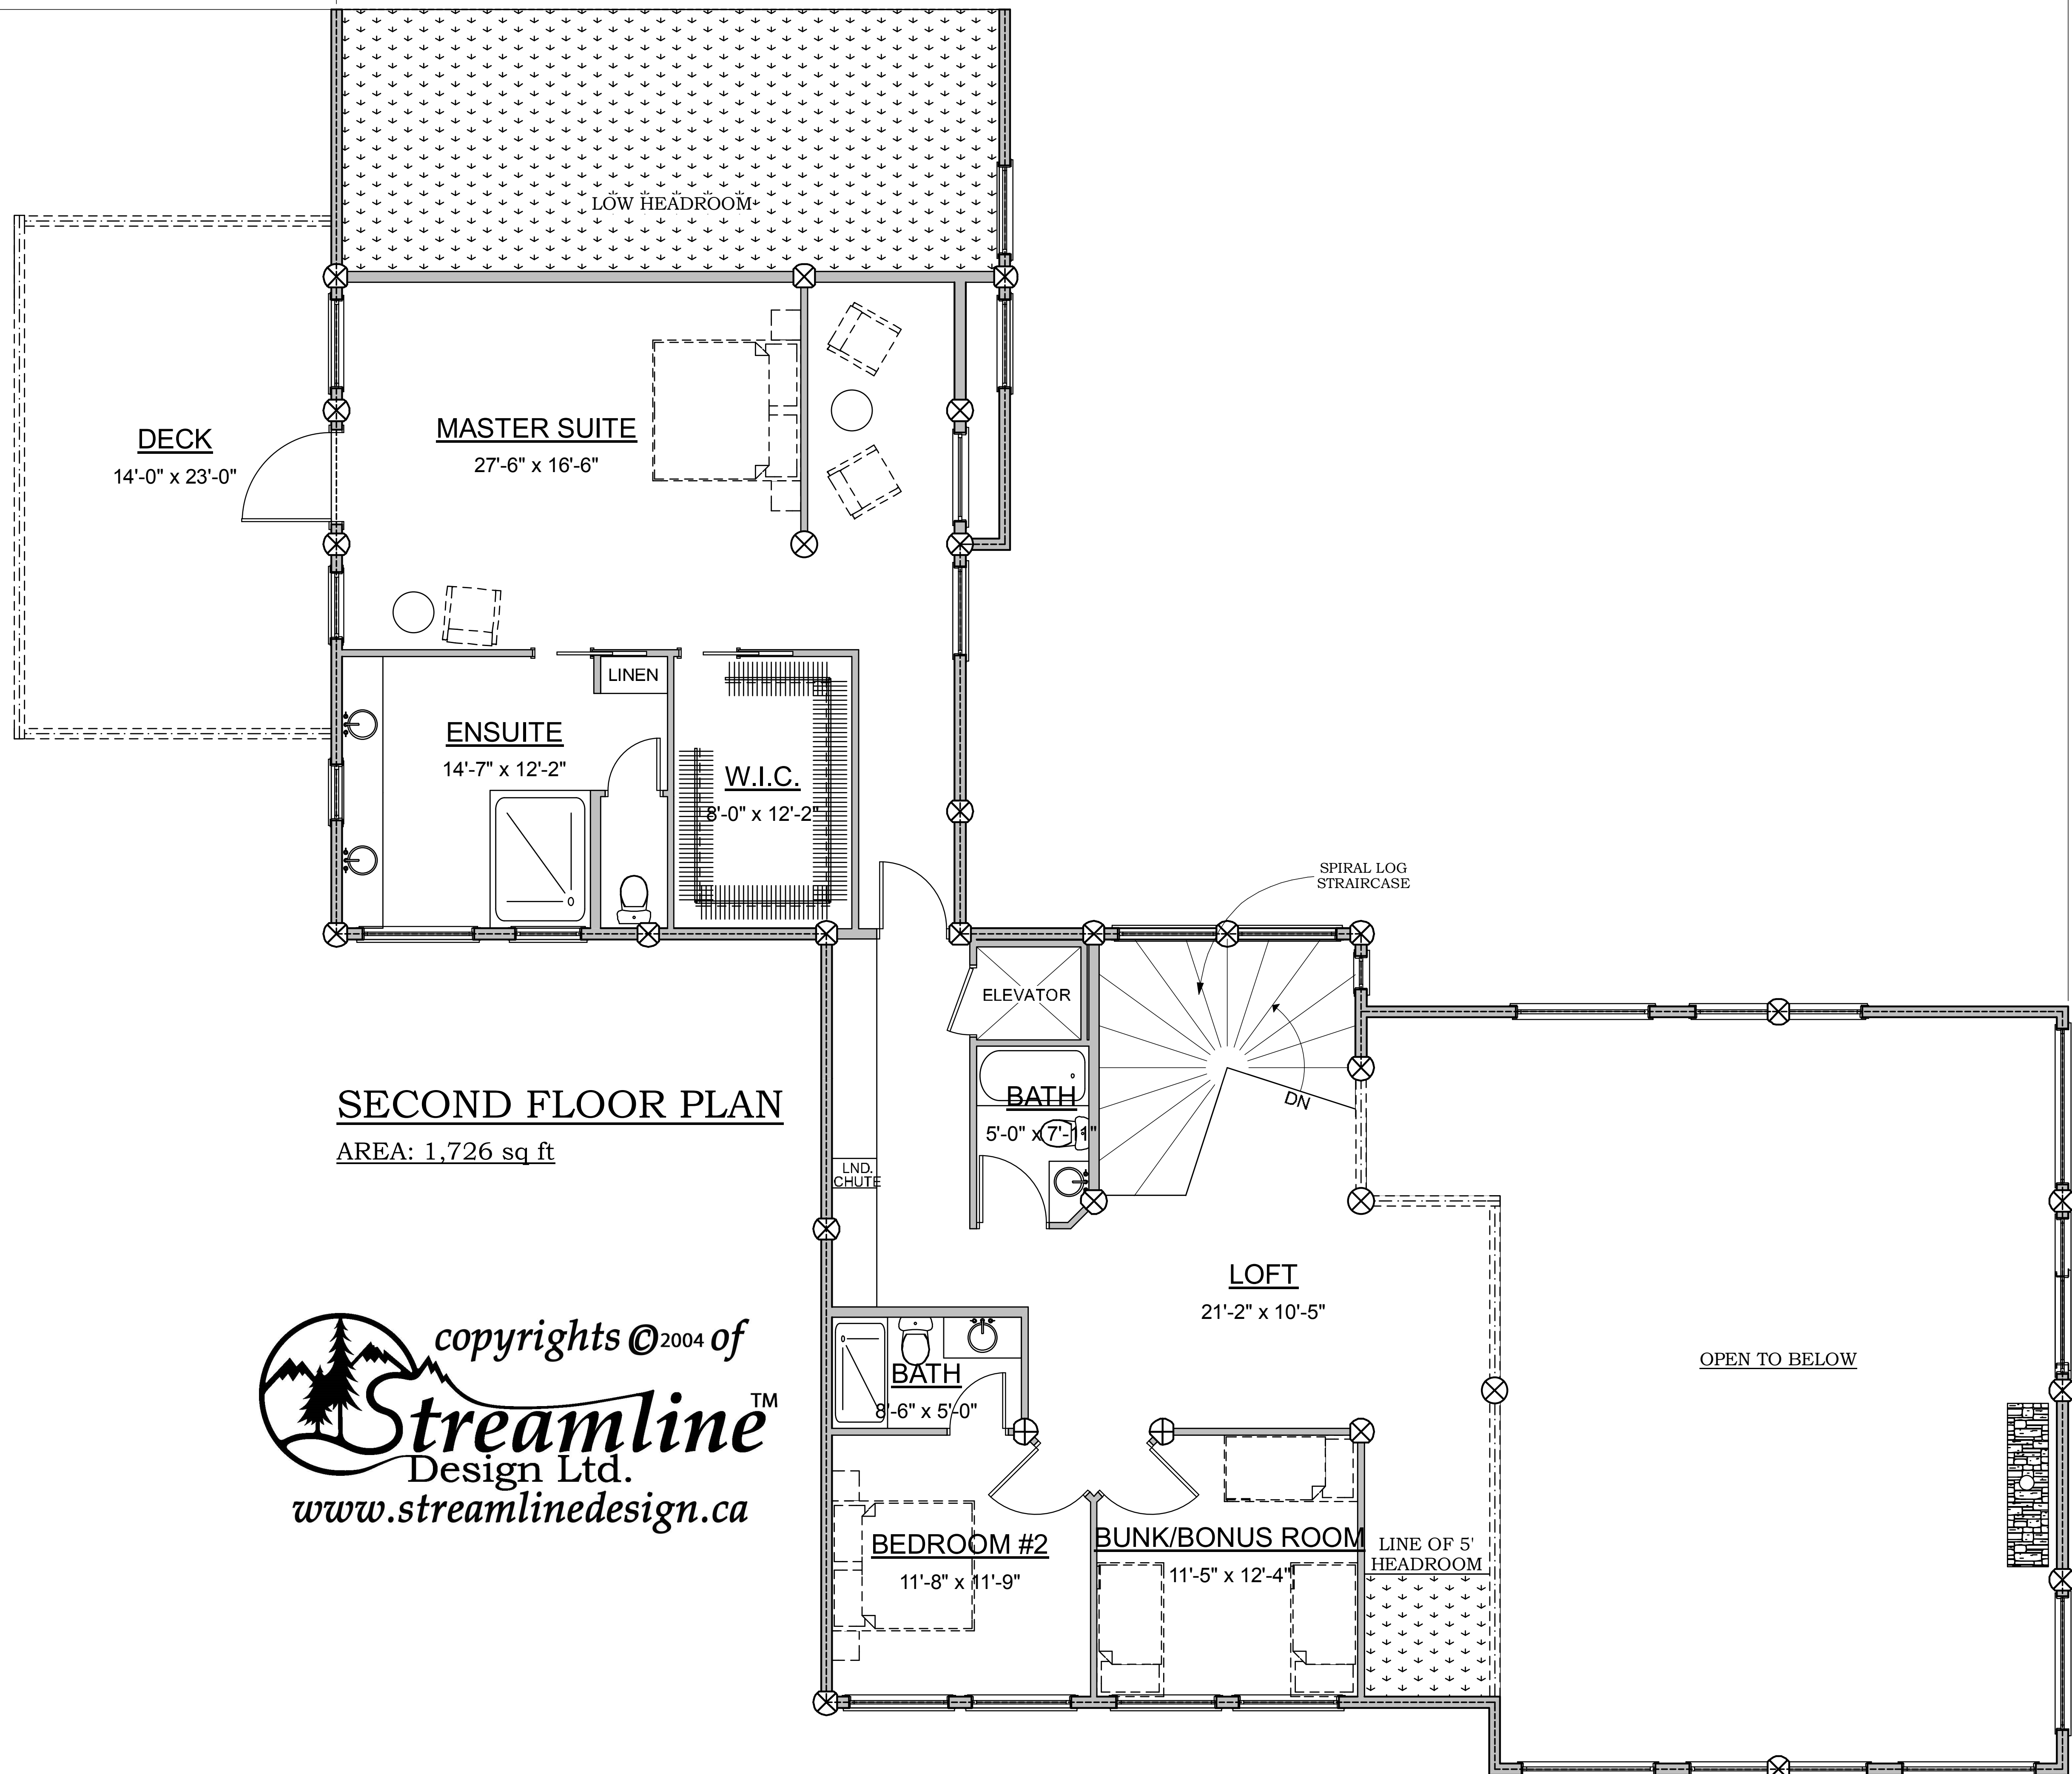

77'-9"

79'-3"

**SECOND FLOOR PLAN**

AREA: 1,726 sq ft

copyrights ©2004 of  
**Streamline**™  
 Design Ltd.  
[www.streamlinedesign.ca](http://www.streamlinedesign.ca)