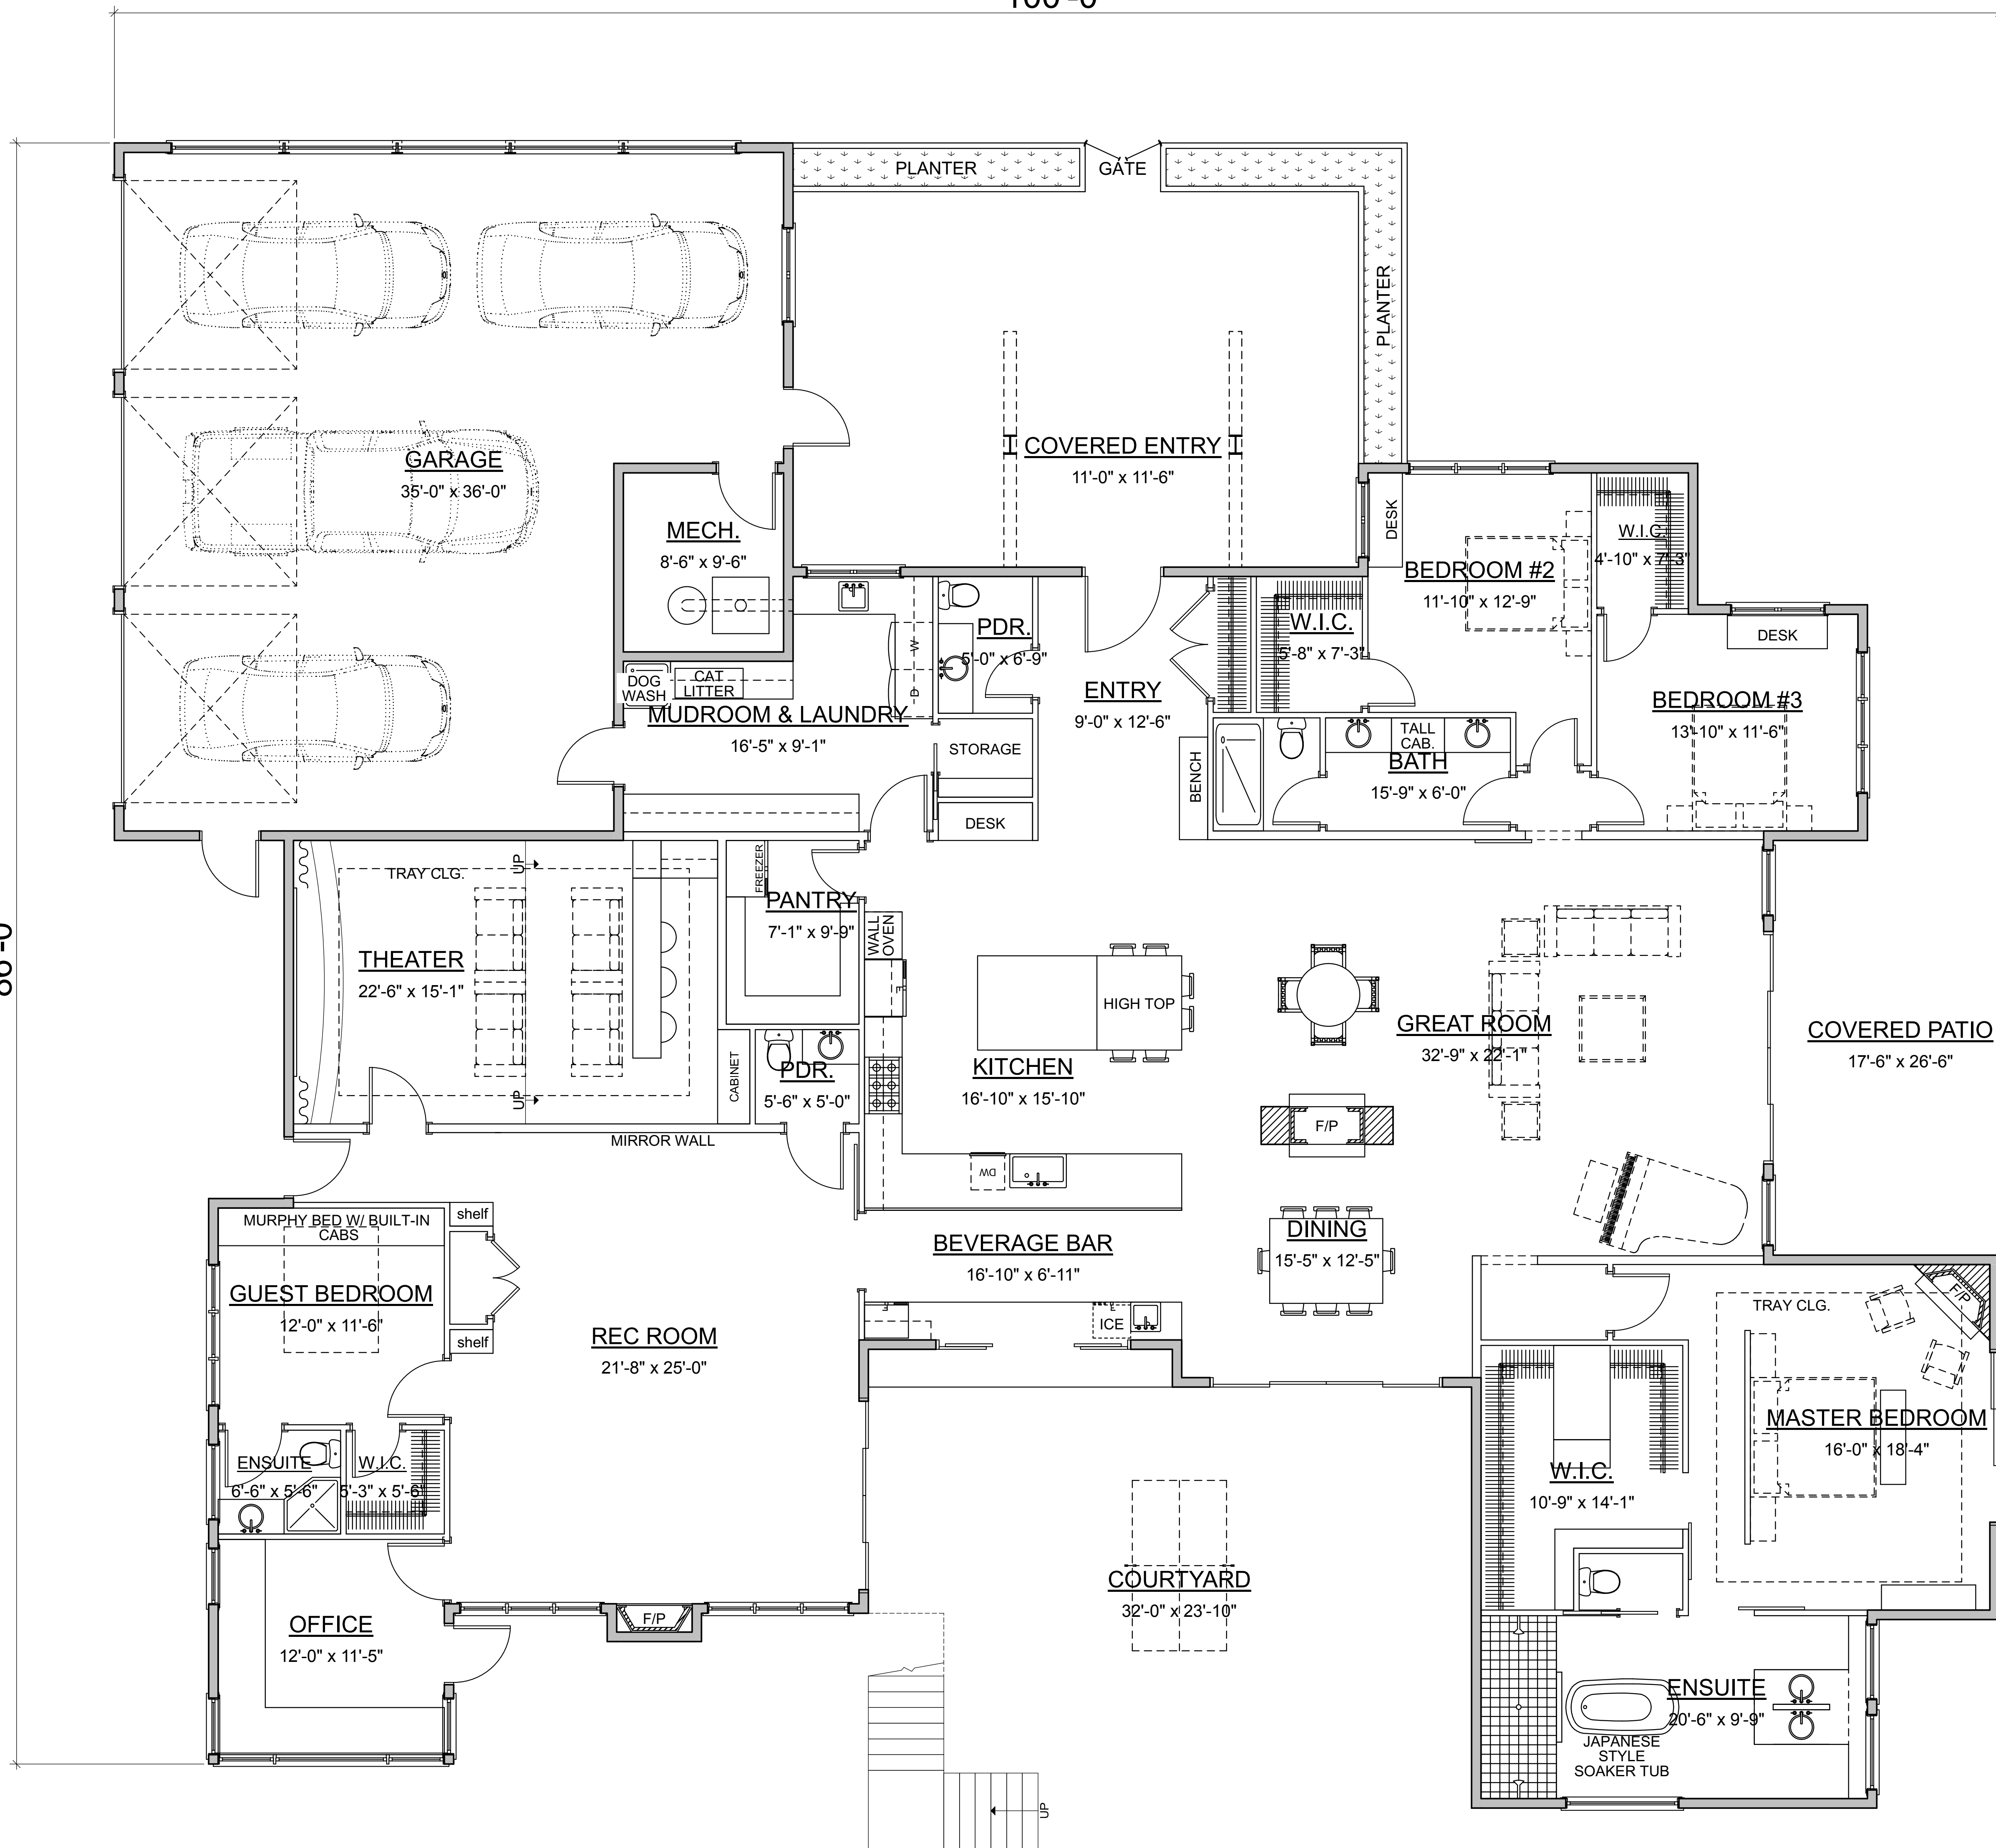

100'-0"

86'-0"

H

H

AREA: 4481 sq ft
 GARAGE & MECH: 1227 sq ft